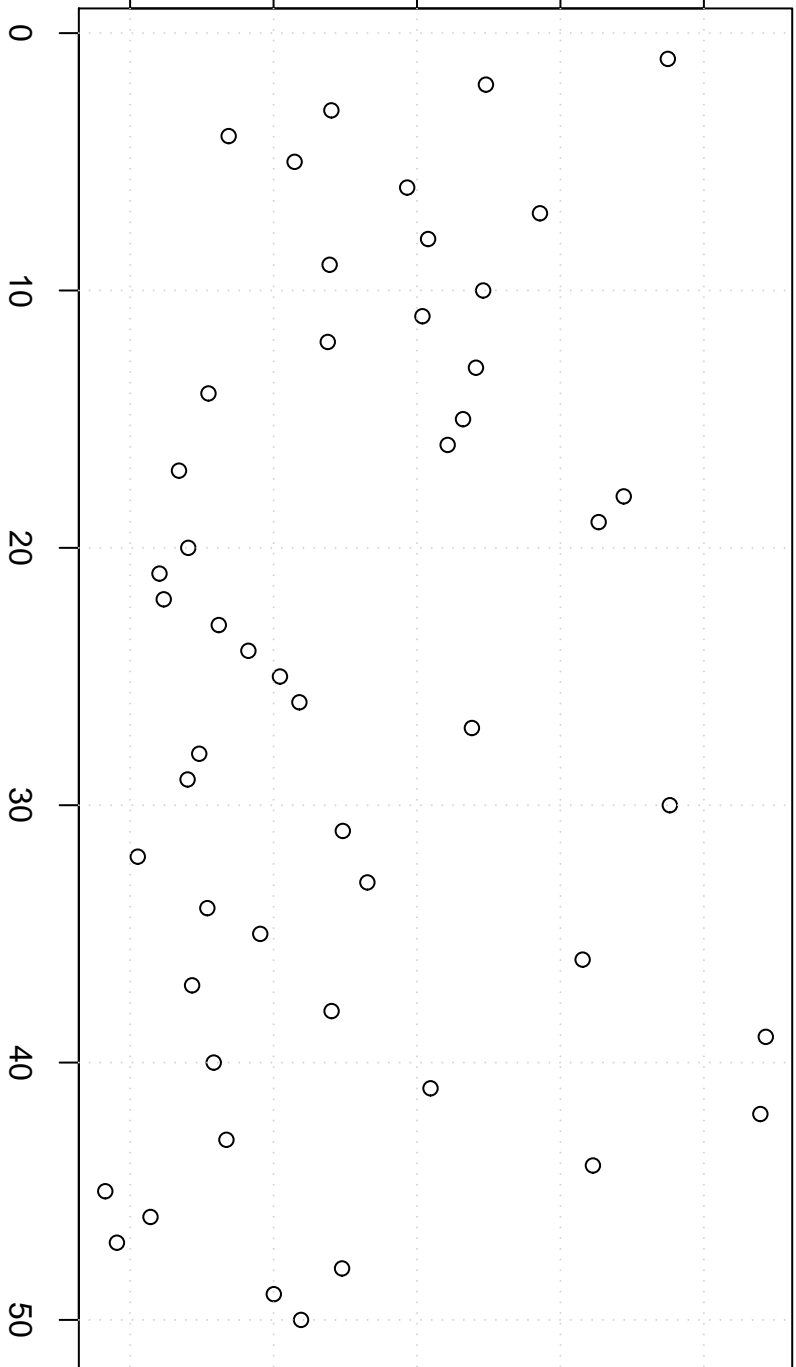

simulated values

17000 17500 18000 18500 19000

Simulation of Mean

Index