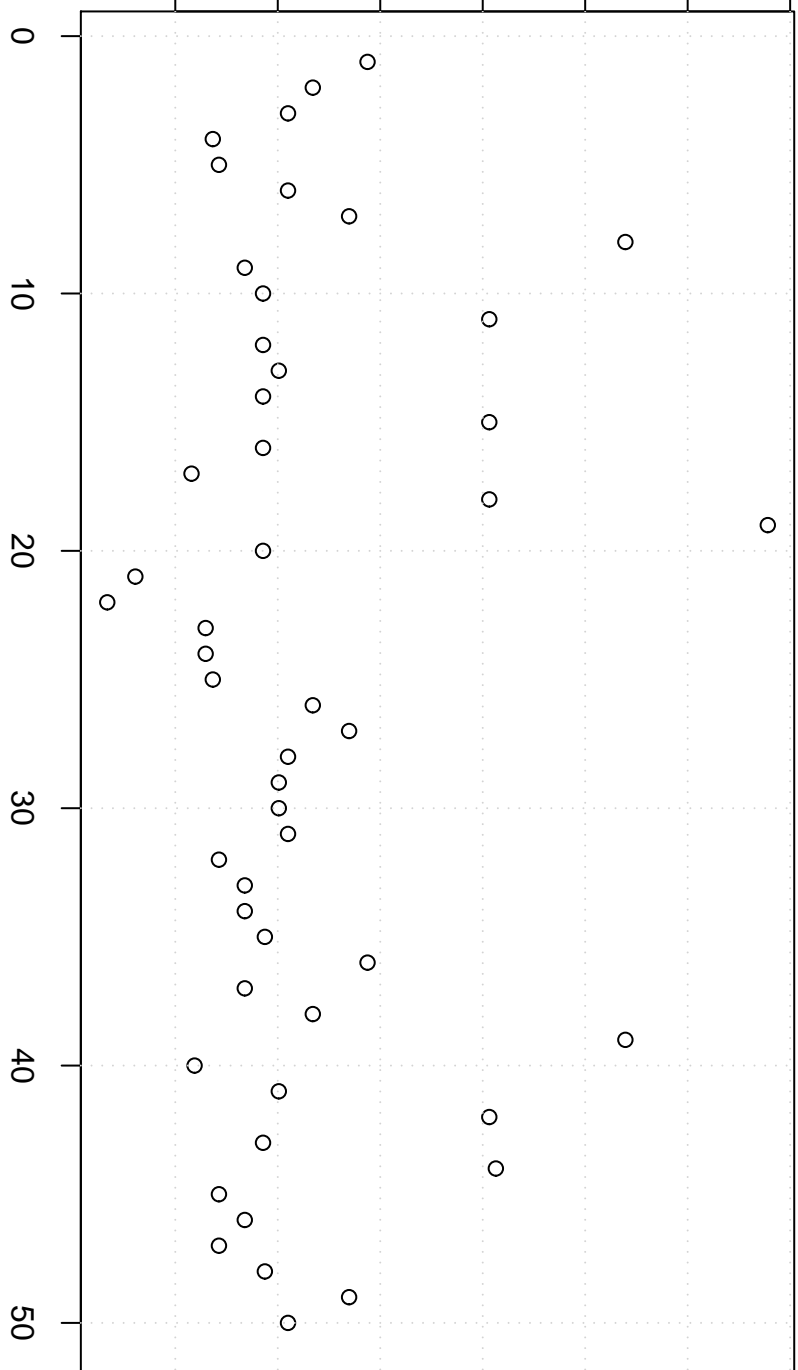

simulated values

15500 16500 17500 18500

Simulation of Median