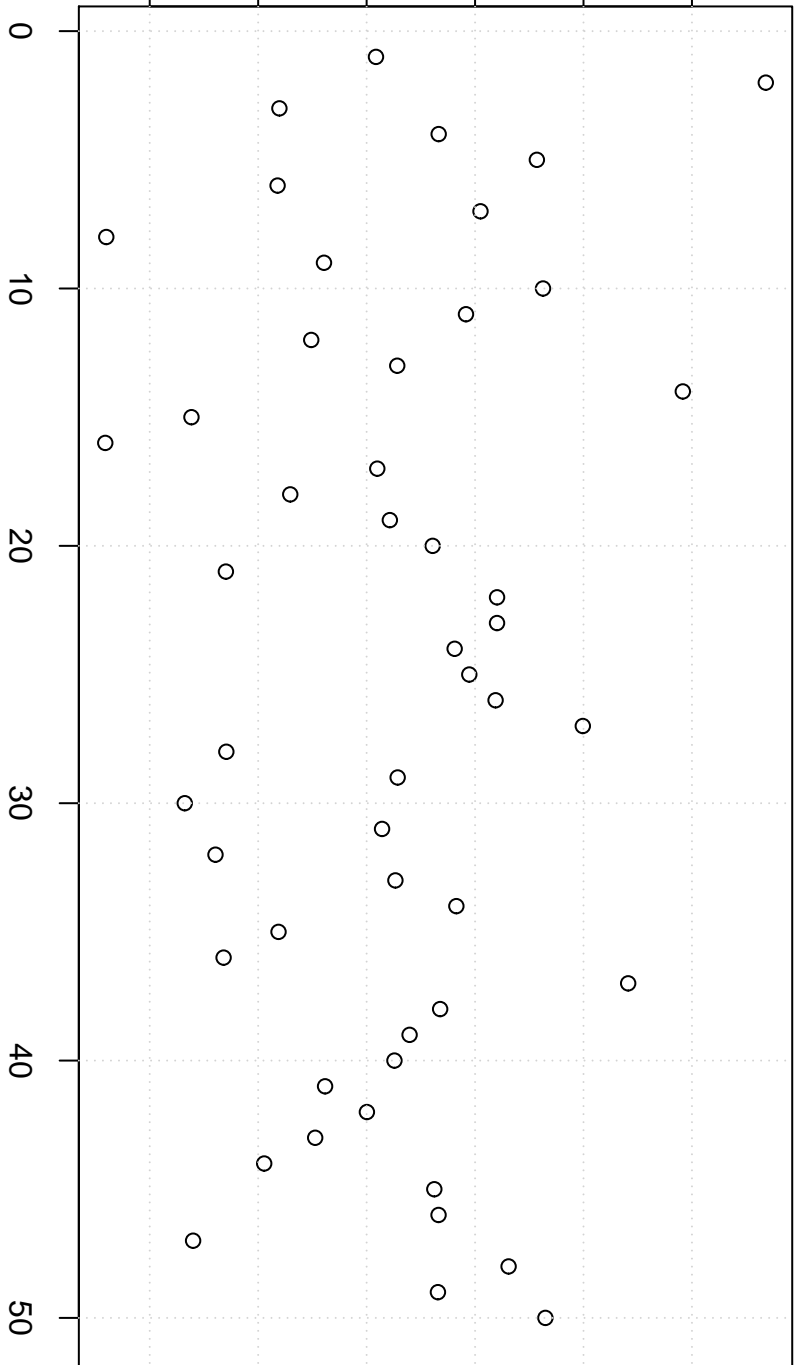

simulated values

18000

19000

20000

Index

Simulation of Mean