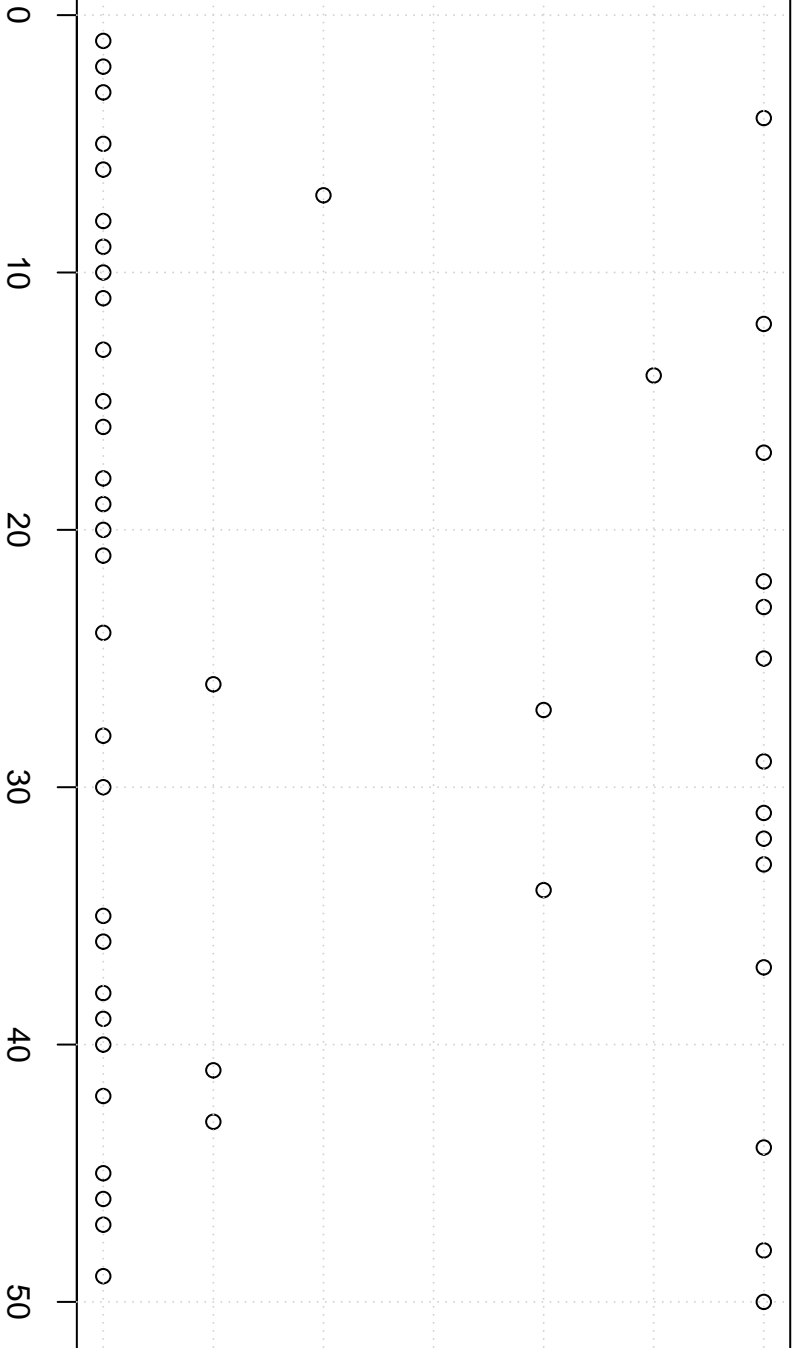

simulated values

22.0 22.5 23.0 23.5 24.0 24.5 25.0

Simulation of Median

Index