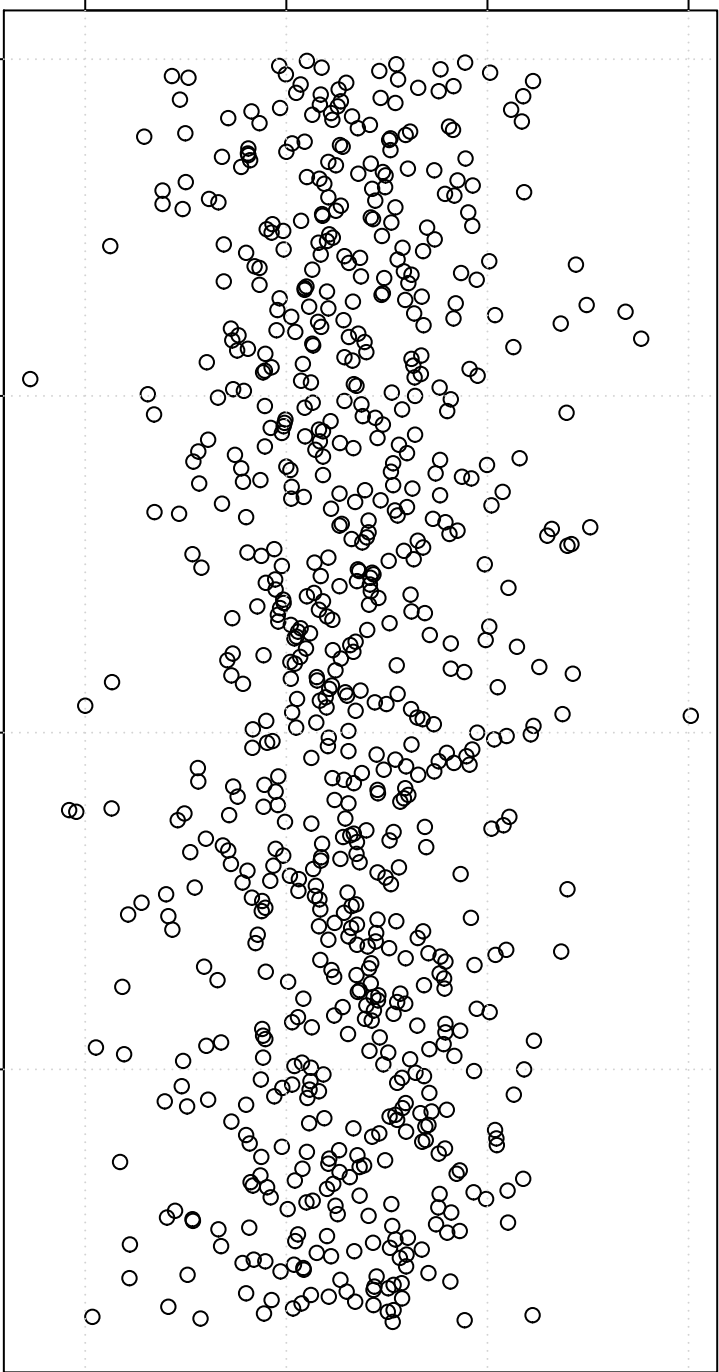

simulated values

22.5

23.0

23.5

24.0

0

200

400

600

Index

**Simulation of Mean**