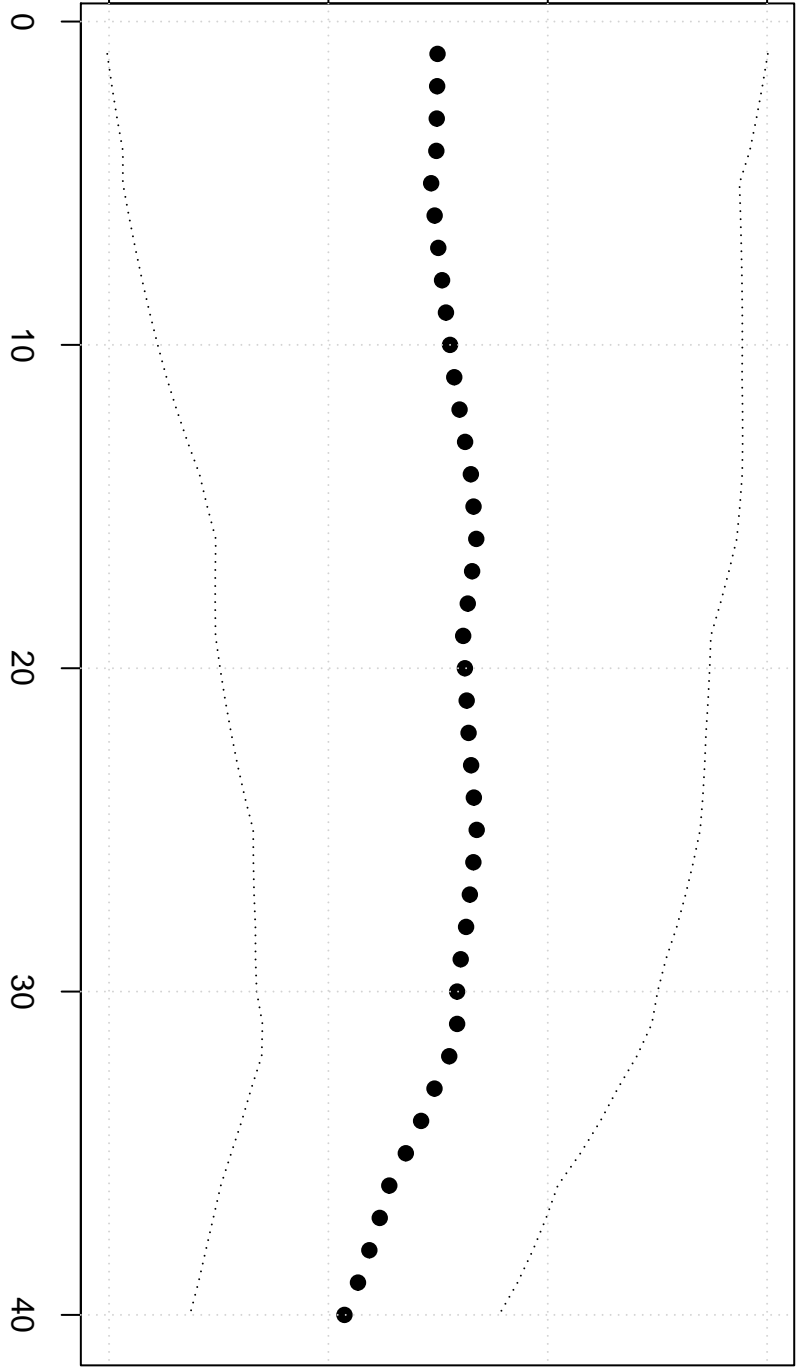

Trimmed Mean(j/n)

1.595 1.600 1.605 1.610

Robustness of Central Tendency