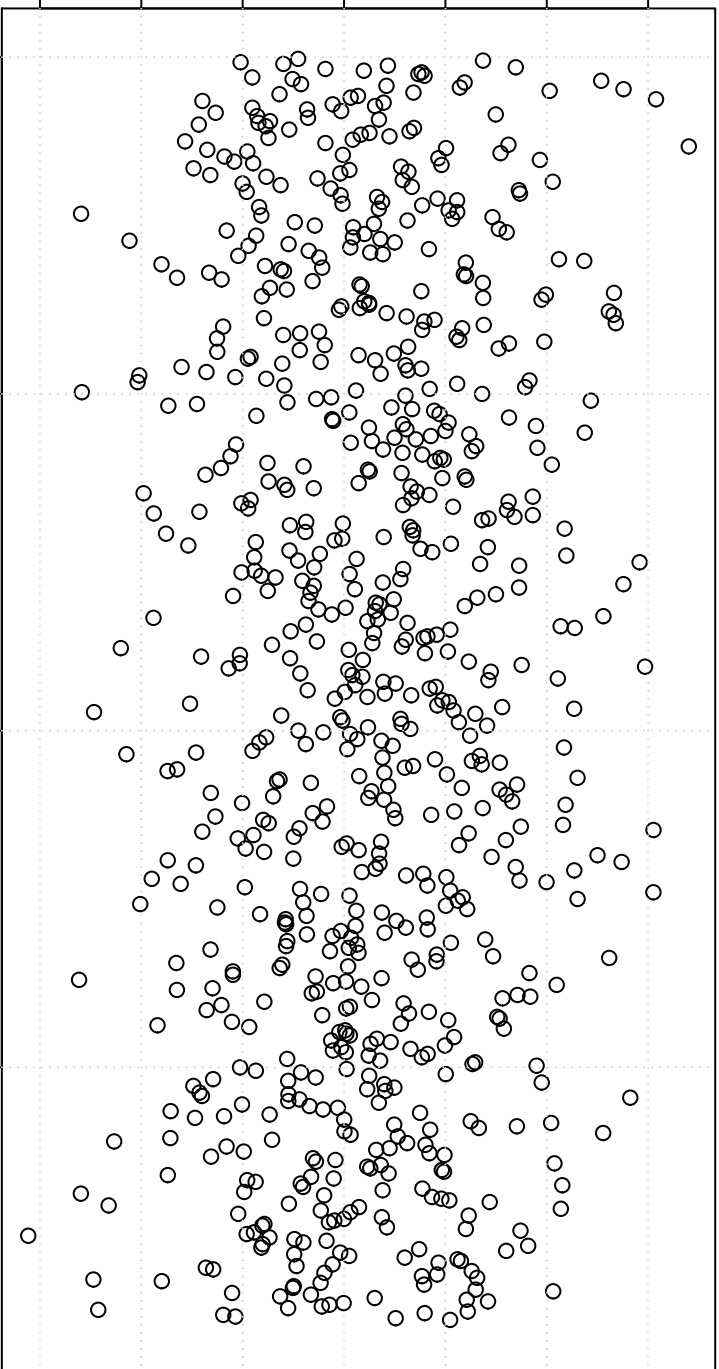

simulated values

20.0 20.5 21.0 21.5 22.0 22.5 23.0

0

200

400

600

Index

Simulation of Mean