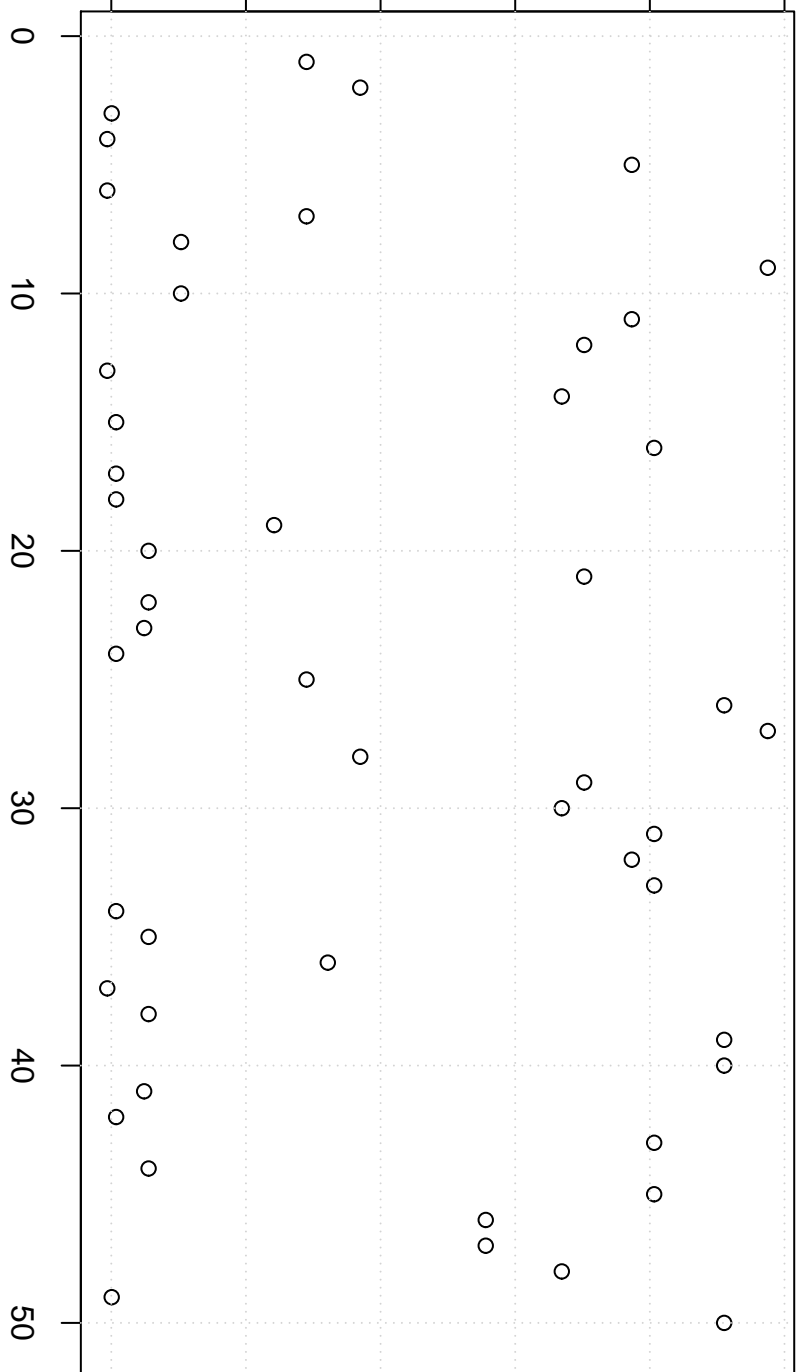

simulated values

22.5 23.0 23.5 24.0 24.5 25.0

Index

Simulation of Median