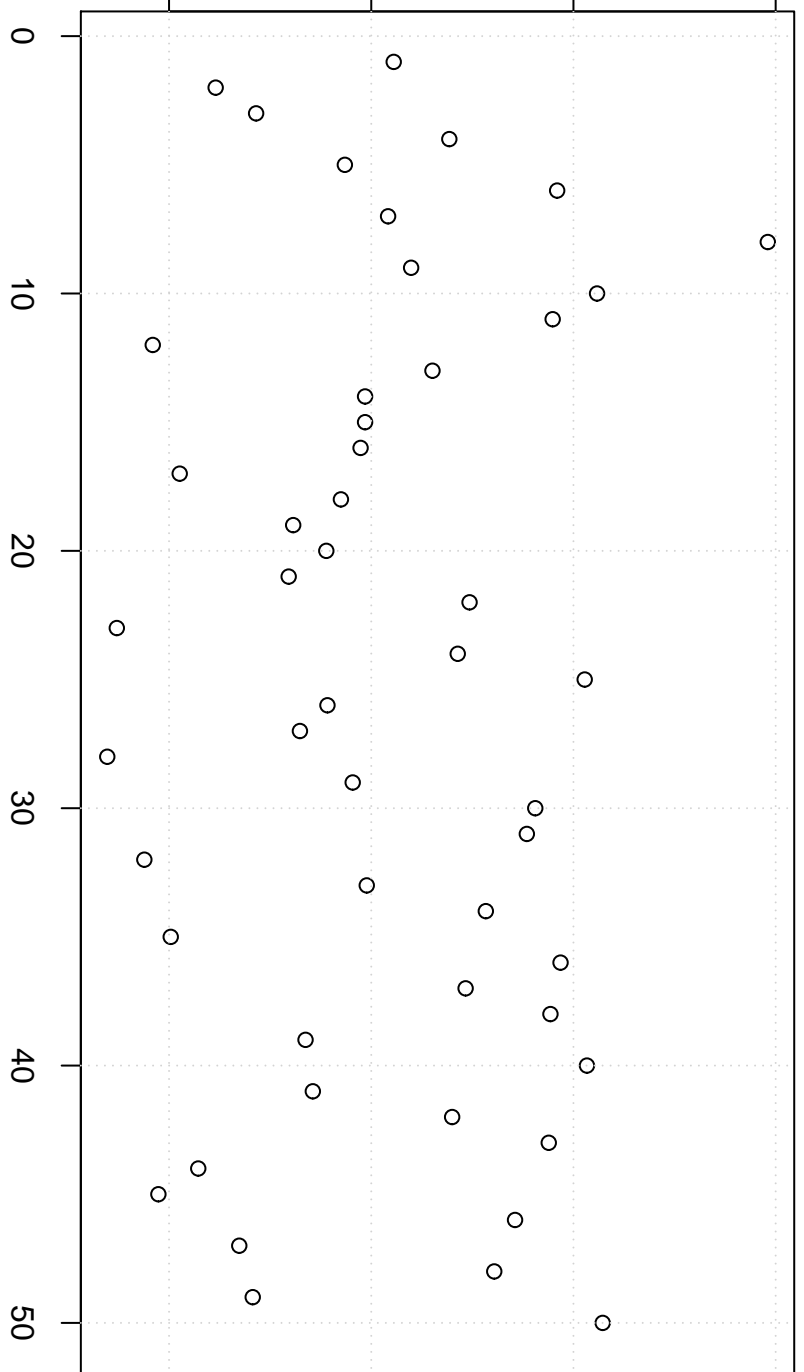

simulated values

16.5 17.0 17.5 18.0

Simulation of Mean

Index