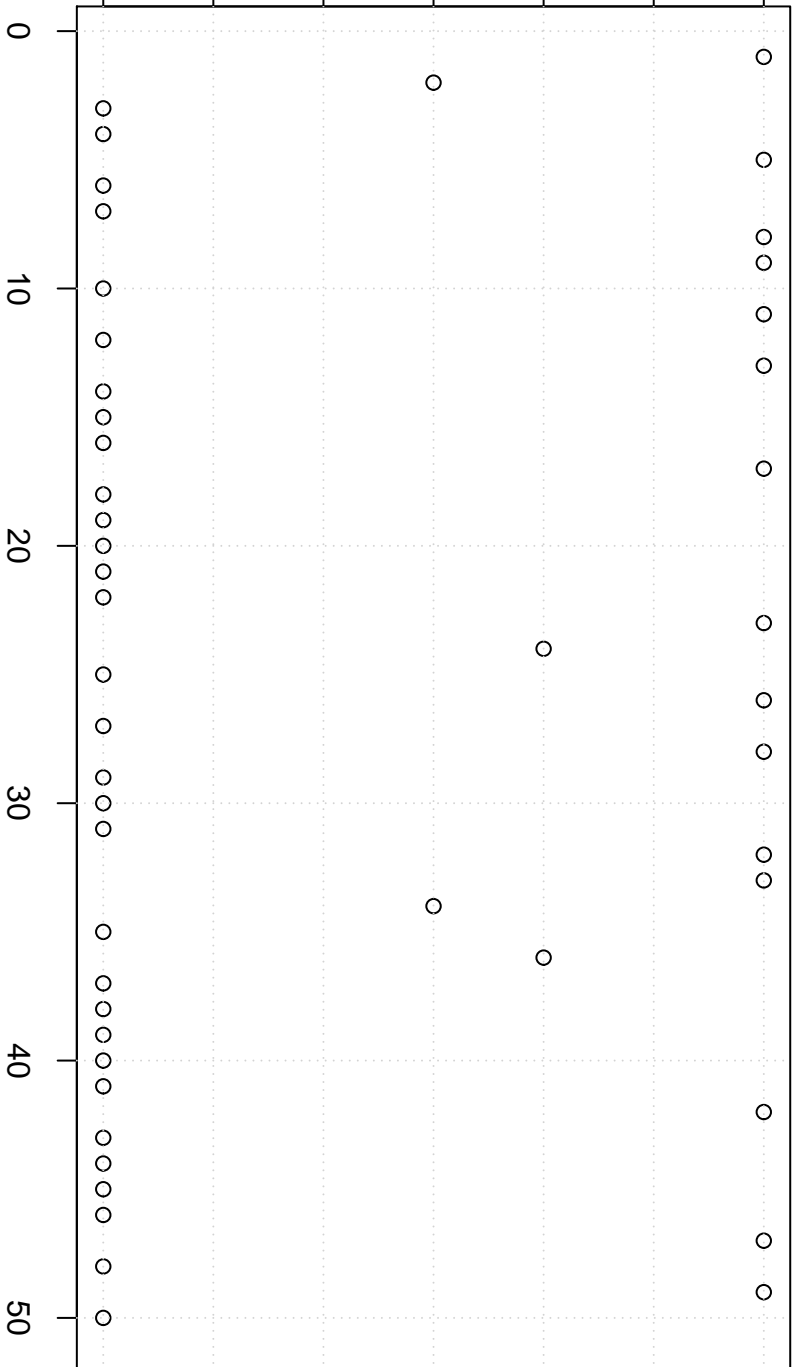

simulated values

22.0 22.5 23.0 23.5 24.0 24.5 25.0

Simulation of Median

Index