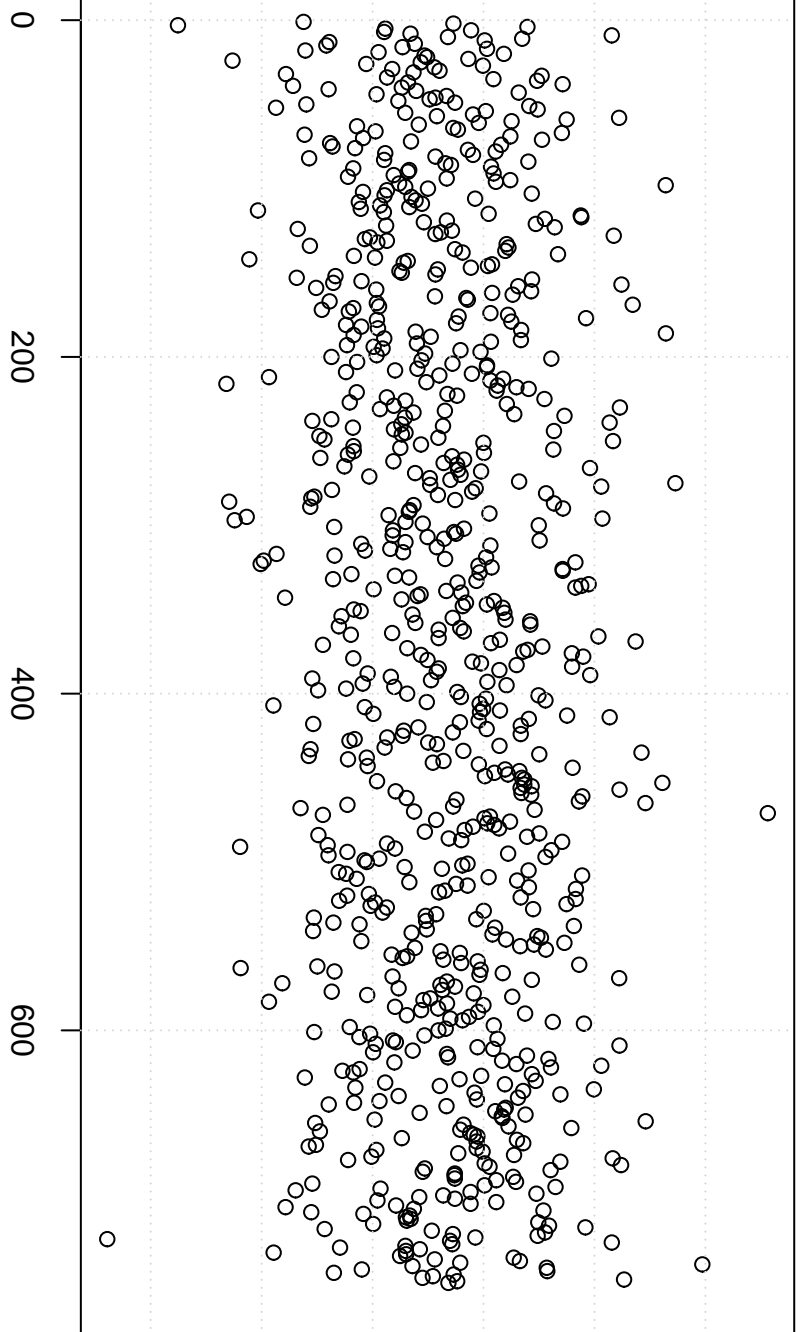

simulated values

16.5 17.0 17.5 18.0 18.5 19.0

Index

Simulation of Mean