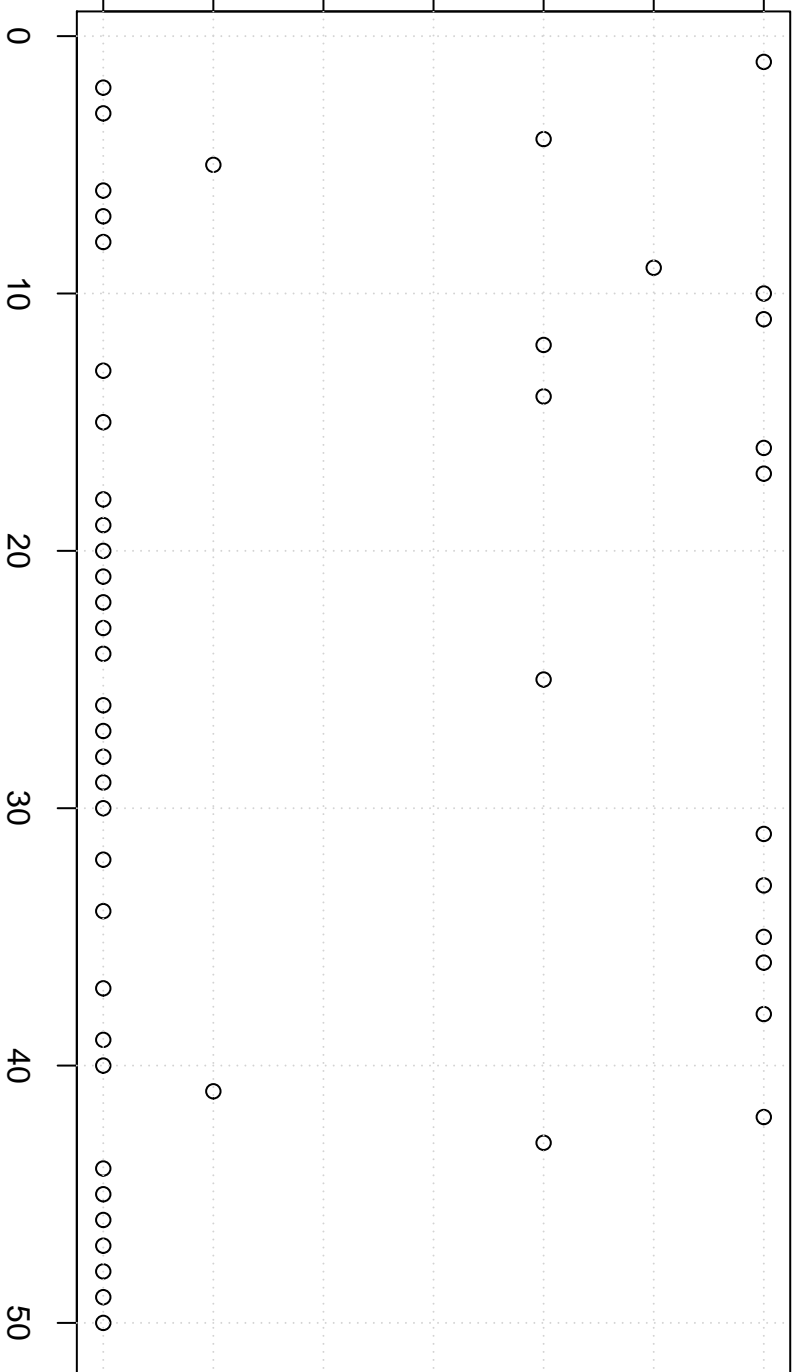

simulated values

22.0 22.5 23.0 23.5 24.0 24.5 25.0

Simulation of Median

Index