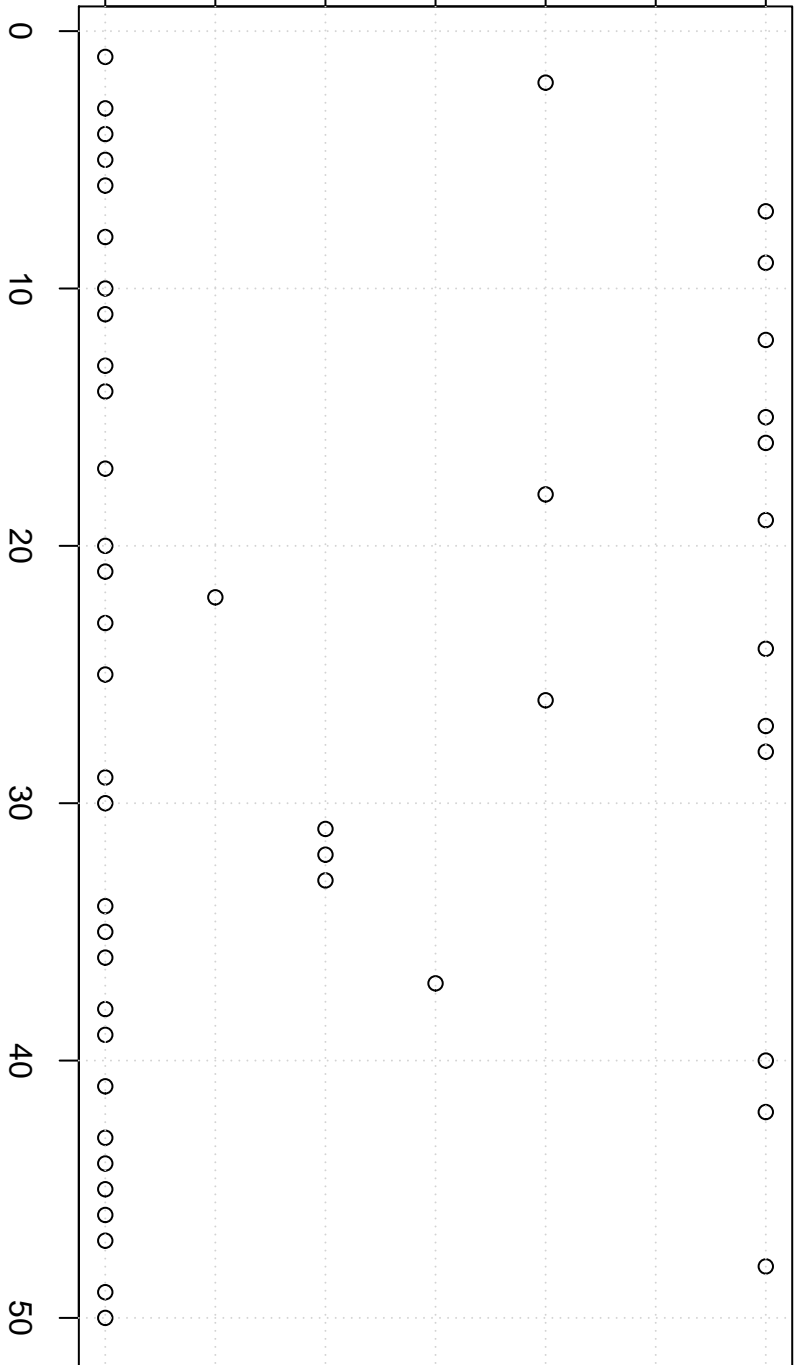

simulated values

22.0 22.5 23.0 23.5 24.0 24.5 25.0

Simulation of Median

Index