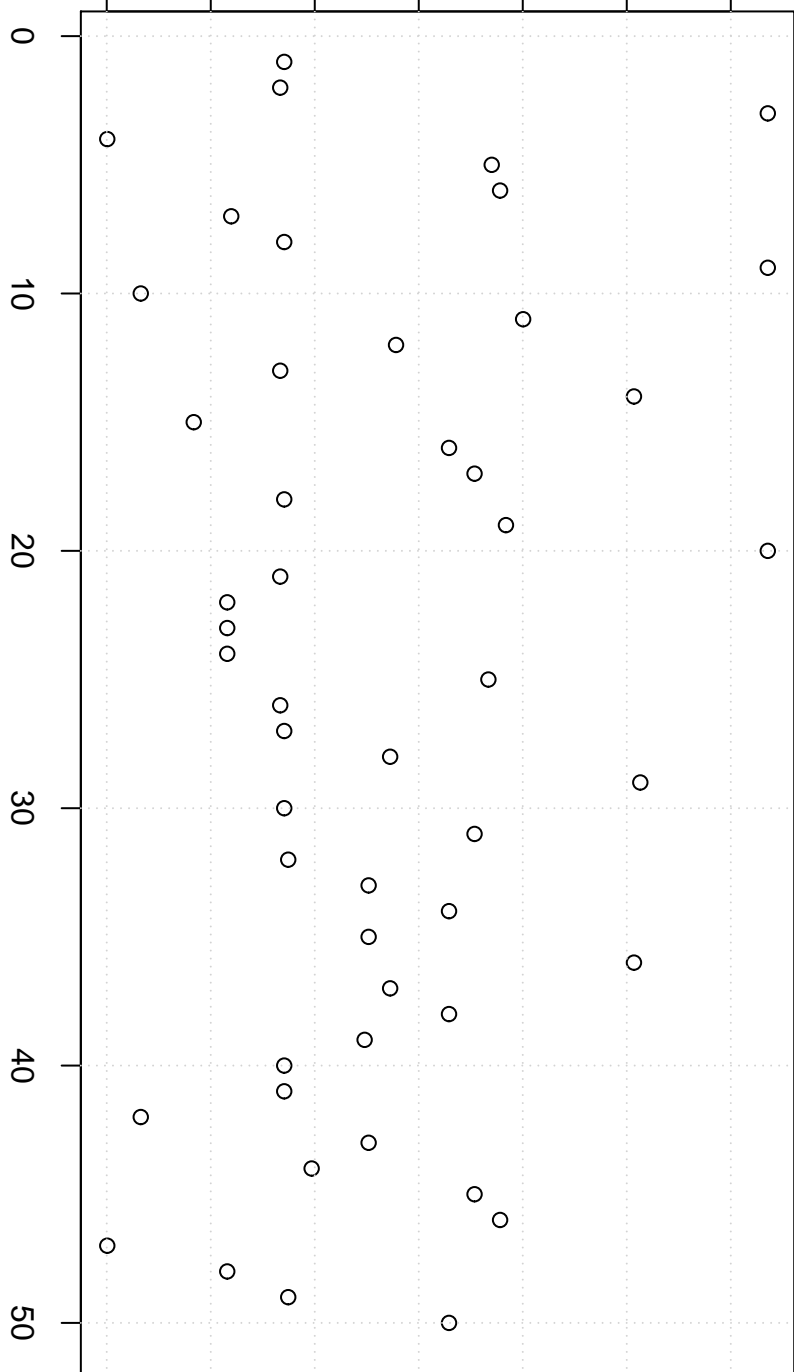

simulated values

40000 42000 44000 46000

Index

Simulation of Median