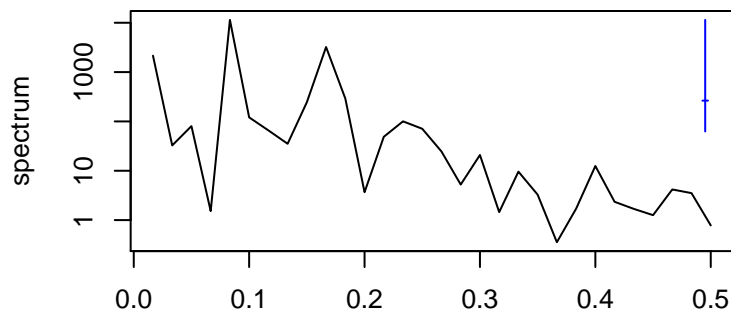

Observed

frequency
bandwidth = 0.00481

Level

frequency
bandwidth = 0.00481

Seasonal

frequency
bandwidth = 0.00481

Standardized Residuals

frequency
bandwidth = 0.00481