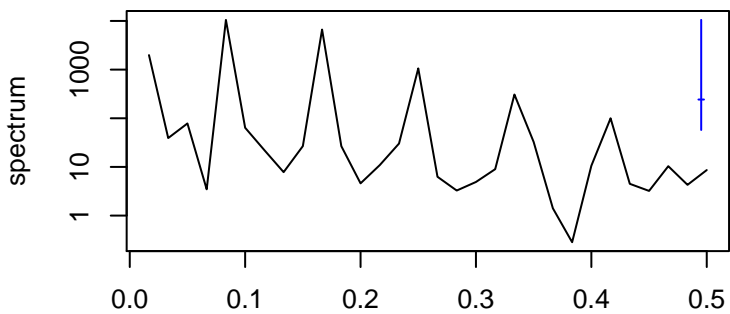

Observed

frequency
bandwidth = 0.00481

Level

frequency
bandwidth = 0.00481

Seasonal

frequency
bandwidth = 0.00481

Standardized Residuals

frequency
bandwidth = 0.00481