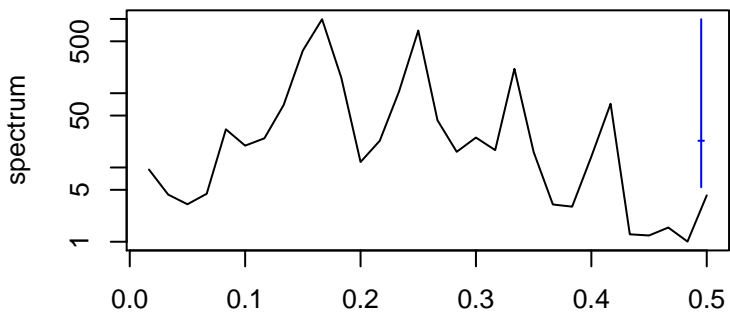

Observed

frequency
bandwidth = 0.00481

Level

frequency
bandwidth = 0.00481

Seasonal

frequency
bandwidth = 0.00481

Standardized Residuals

frequency
bandwidth = 0.00481