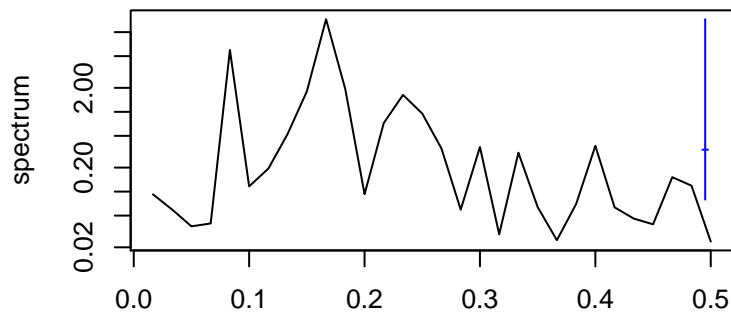

Observed

frequency
bandwidth = 0.00481

Level

frequency
bandwidth = 0.00481

Seasonal

frequency
bandwidth = 0.00481

Standardized Residuals

frequency
bandwidth = 0.00481