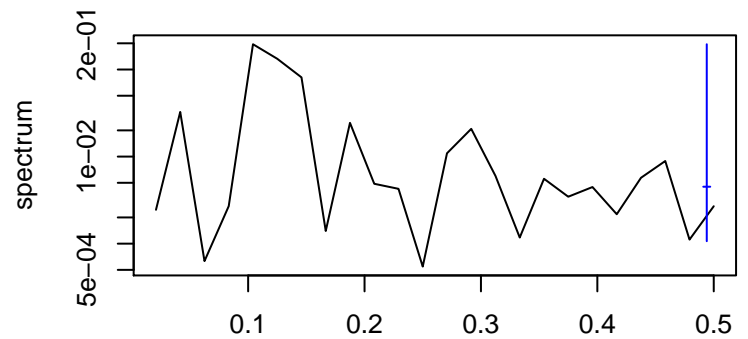

Observed

frequency
bandwidth = 0.00481

Trend

frequency
bandwidth = 0.00601

Seasonal

frequency
bandwidth = 0.00481

Random

frequency
bandwidth = 0.00601