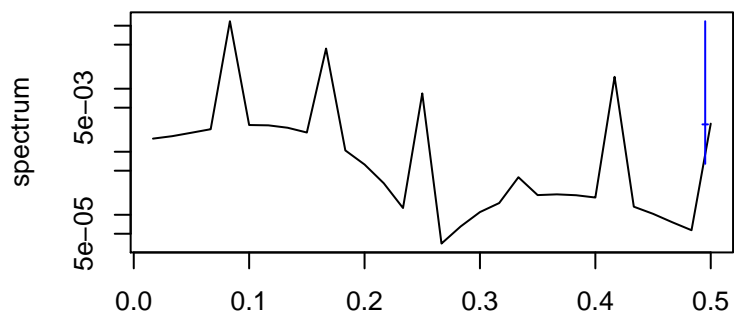

Observed

frequency
bandwidth = 0.00481

Trend

frequency
bandwidth = 0.00601

Seasonal

frequency
bandwidth = 0.00481

Random

frequency
bandwidth = 0.00601