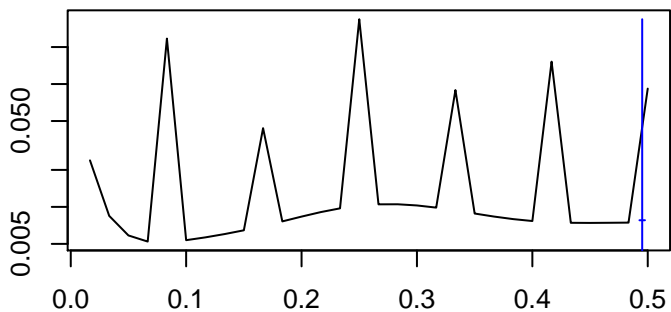

Observed

frequency
bandwidth = 0.00481

Trend

frequency
bandwidth = 0.00601

Seasonal

frequency
bandwidth = 0.00481

Random

frequency
bandwidth = 0.00601