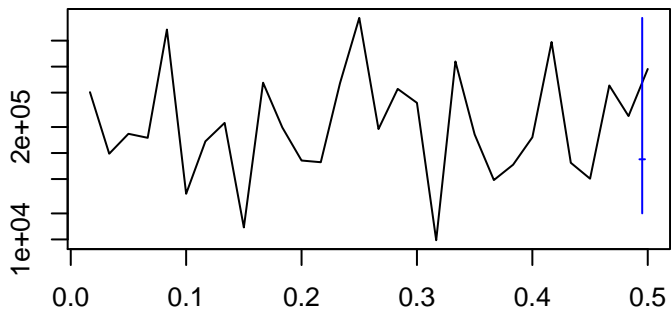

Observed

frequency
bandwidth = 0.00481

Trend

frequency
bandwidth = 0.00601

Seasonal

frequency
bandwidth = 0.00481

Random

frequency
bandwidth = 0.00601