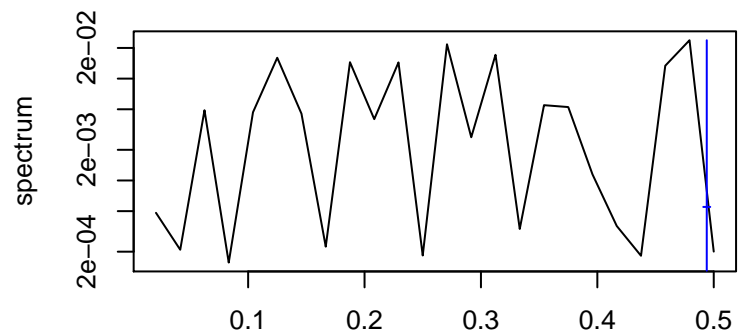

Observed

frequency
bandwidth = 0.00481

Trend

frequency
bandwidth = 0.00601

Seasonal

frequency
bandwidth = 0.00481

Random

frequency
bandwidth = 0.00601