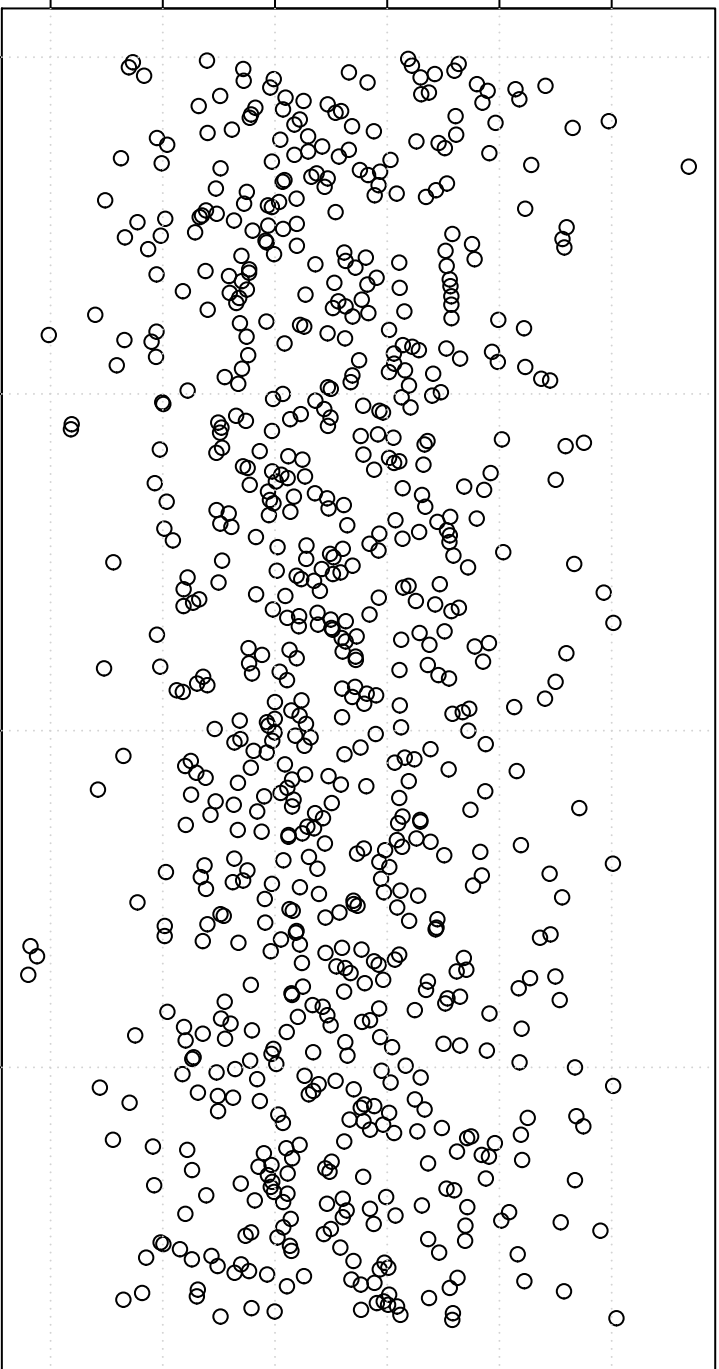

simulated values

16000

17000

18000

0

200

400

600

Index

**Simulation of Mean**