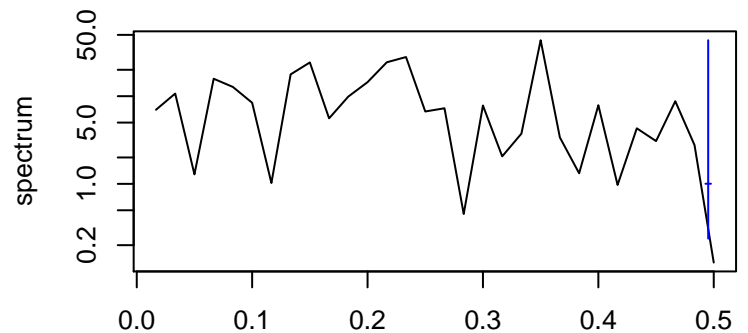

Observed

frequency
bandwidth = 0.00481

Trend

frequency
bandwidth = 0.00481

Seasonal

frequency
bandwidth = 0.00481

Remainder

frequency
bandwidth = 0.00481