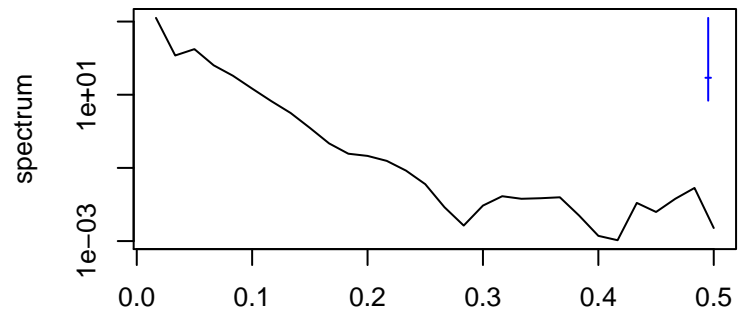

Observed

frequency
bandwidth = 0.00481

Trend

frequency
bandwidth = 0.00481

Seasonal

frequency
bandwidth = 0.00481

Remainder

frequency
bandwidth = 0.00481