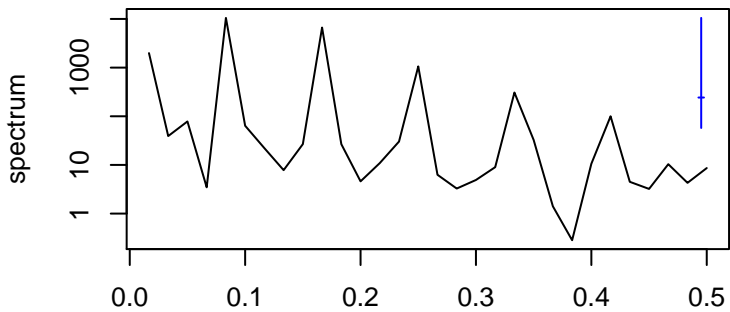

Observed

frequency
bandwidth = 0.00481

Trend

frequency
bandwidth = 0.00481

Seasonal

frequency
bandwidth = 0.00481

Remainder

frequency
bandwidth = 0.00481