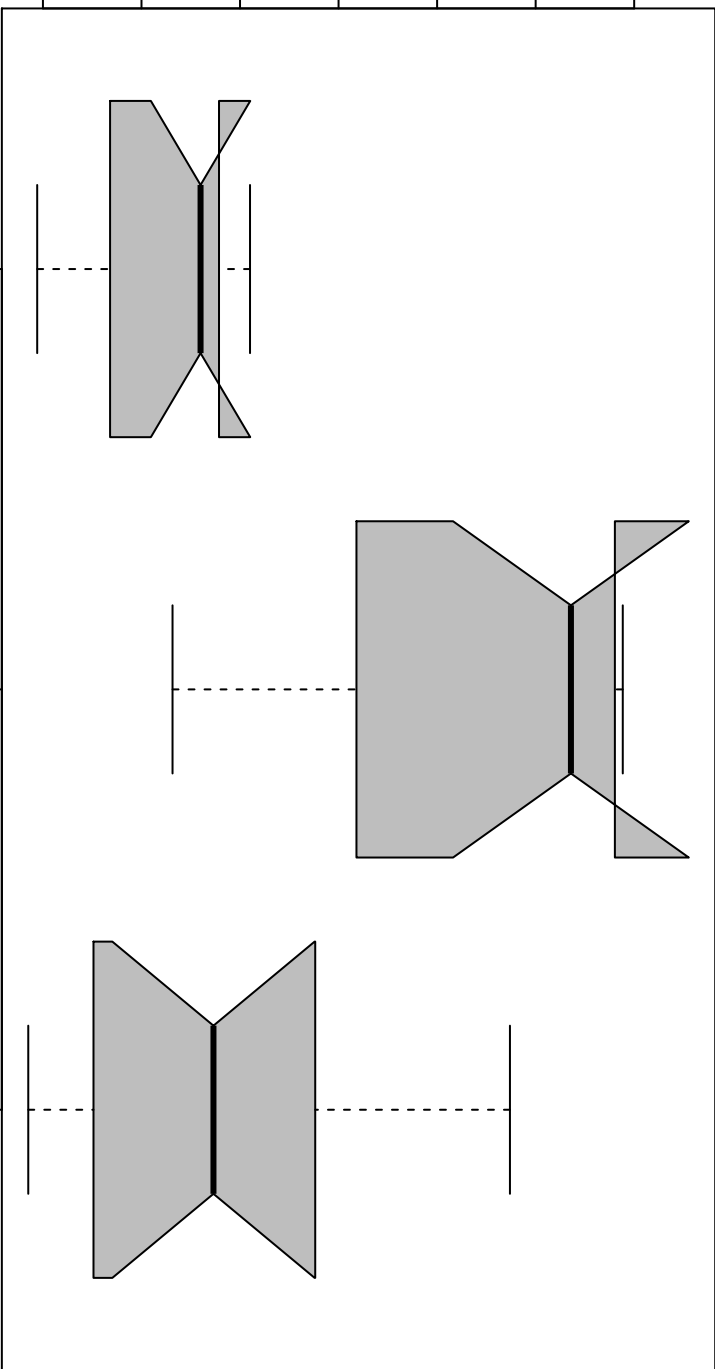

Overall Variability

1000 2000 3000 4000 5000 6000 7000

S.D.

Range

IQR

Notched Box Plots