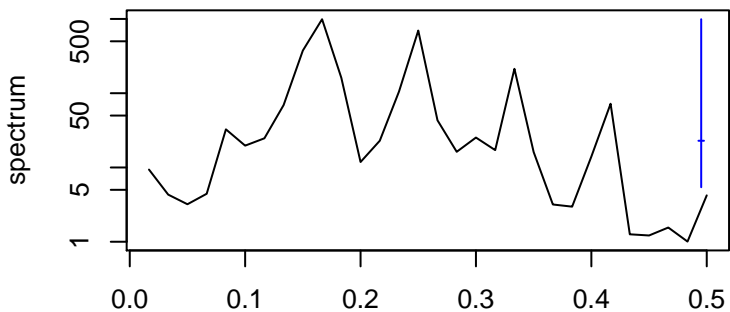

Observed

frequency
bandwidth = 0.00481

Level

frequency
bandwidth = 0.00481

Seasonal

frequency
bandwidth = 0.00481

Standardized Residuals

frequency
bandwidth = 0.00481