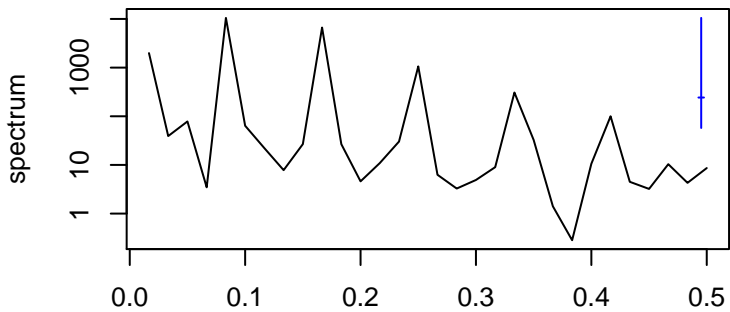

Observed

frequency
bandwidth = 0.00481

Level

frequency
bandwidth = 0.00481

Seasonal

frequency
bandwidth = 0.00481

Standardized Residuals

frequency
bandwidth = 0.00481