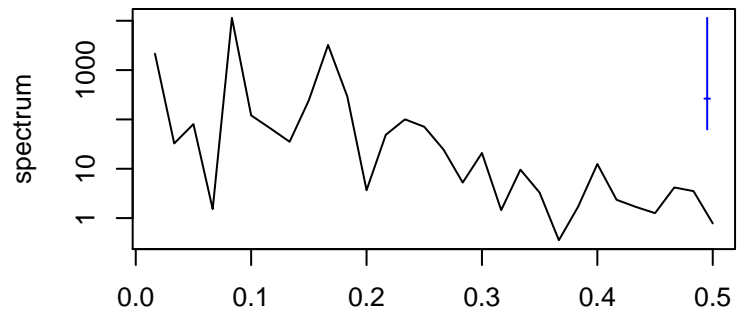

Observed

frequency
bandwidth = 0.00481

Level

frequency
bandwidth = 0.00481

Seasonal

frequency
bandwidth = 0.00481

Standardized Residuals

frequency
bandwidth = 0.00481