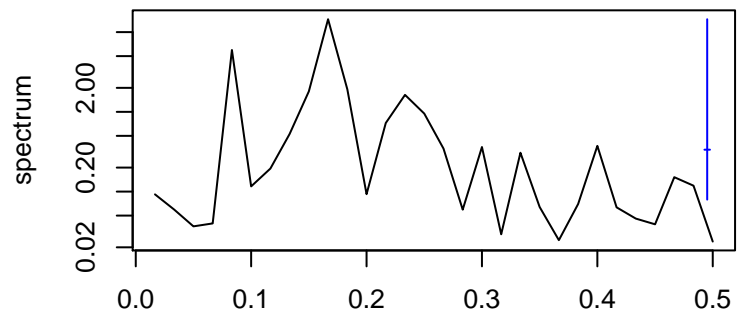

Observed

frequency
bandwidth = 0.00481

Level

frequency
bandwidth = 0.00481

Seasonal

frequency
bandwidth = 0.00481

Standardized Residuals

frequency
bandwidth = 0.00481