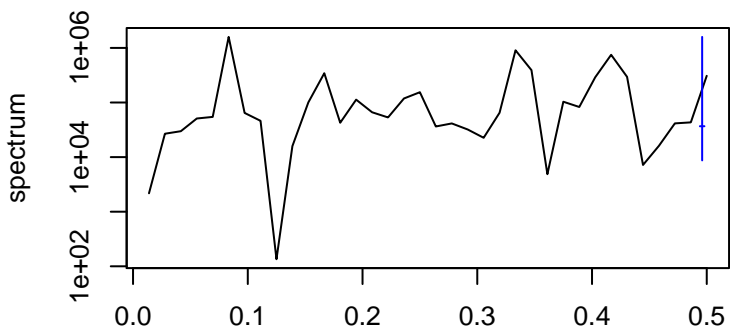

Observed

frequency
bandwidth = 0.00401

Trend

frequency
bandwidth = 0.00481

Seasonal

frequency
bandwidth = 0.00401

Random

frequency
bandwidth = 0.00481