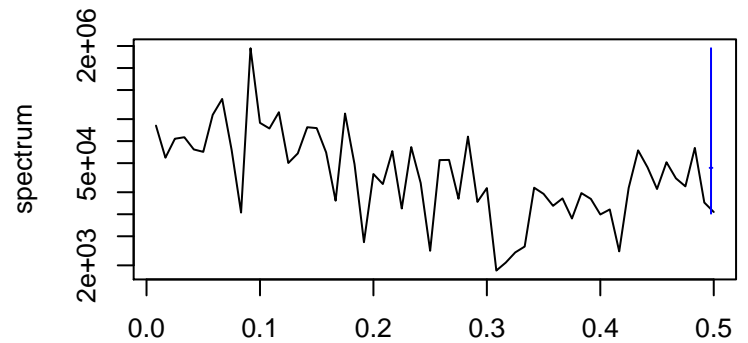

Observed

frequency
bandwidth = 0.00214

Trend

frequency
bandwidth = 0.00241

Seasonal

frequency
bandwidth = 0.00214

Random

frequency
bandwidth = 0.00241