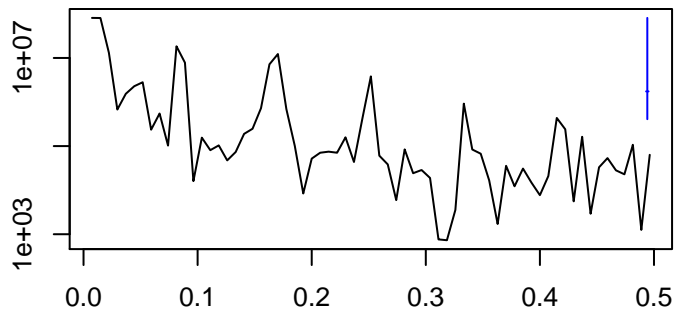

Observed

frequency
bandwidth = 0.00214

Trend

frequency
bandwidth = 0.00241

Seasonal

frequency
bandwidth = 0.00214

Random

frequency
bandwidth = 0.00241