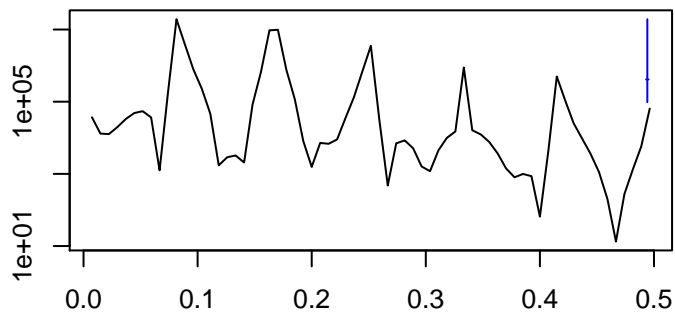

Observed

frequency
bandwidth = 0.00214

Trend

frequency
bandwidth = 0.00241

Seasonal

frequency
bandwidth = 0.00214

Random

frequency
bandwidth = 0.00241