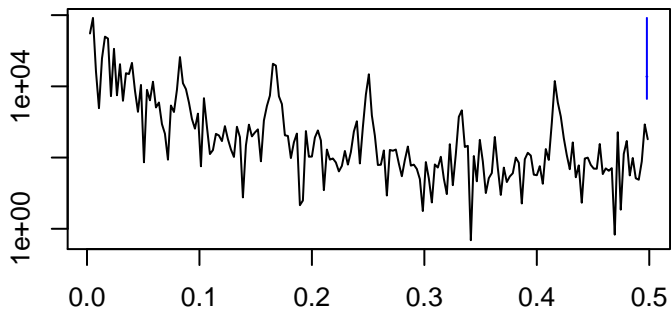

Observed

frequency
bandwidth = 0.00077

Trend

frequency
bandwidth = 0.000802

Seasonal

frequency
bandwidth = 0.00077

Random

frequency
bandwidth = 0.000802