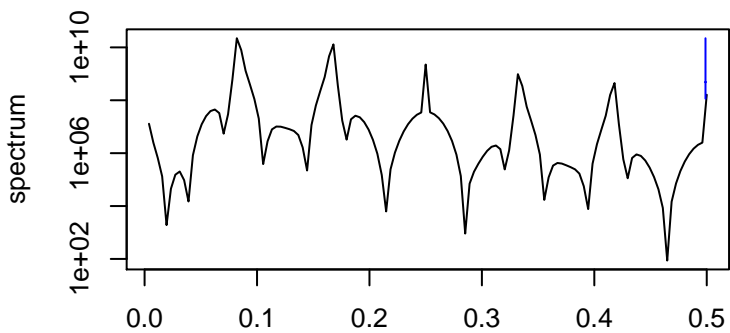

Observed

bandwidth = 0.00113

Trend

bandwidth = 0.00119

Seasonal

bandwidth = 0.00113

Random

bandwidth = 0.00119