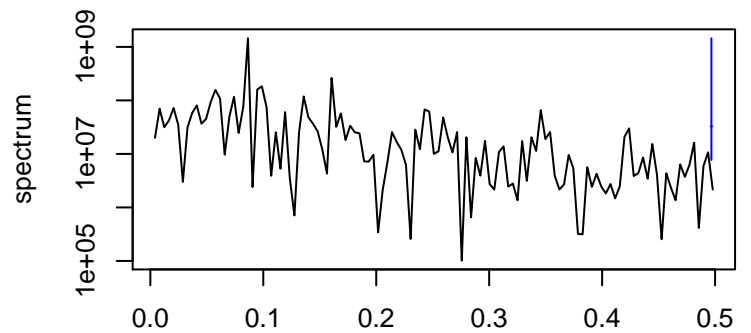

Observed

bandwidth = 0.00113

Trend

bandwidth = 0.00119

Seasonal

bandwidth = 0.00113

Random

bandwidth = 0.00119