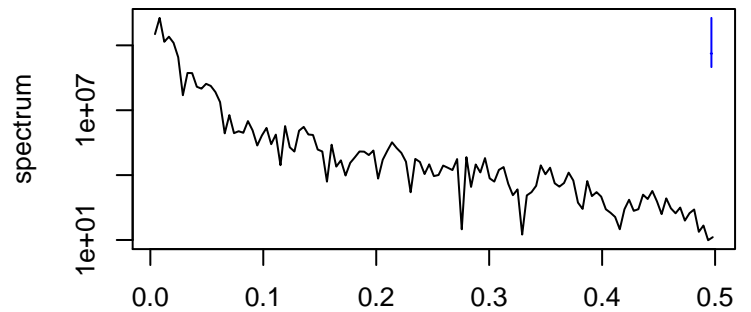

Observed

bandwidth = 0.00113

Trend

bandwidth = 0.00119

Seasonal

bandwidth = 0.00113

Random

bandwidth = 0.00119