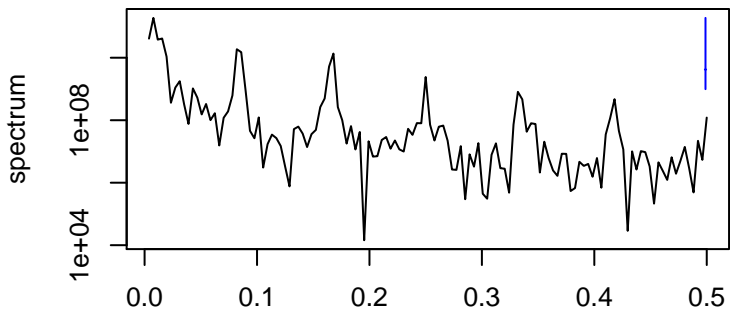

Observed

bandwidth = 0.00113

Trend

bandwidth = 0.00119

Seasonal

bandwidth = 0.00113

Random

bandwidth = 0.00119