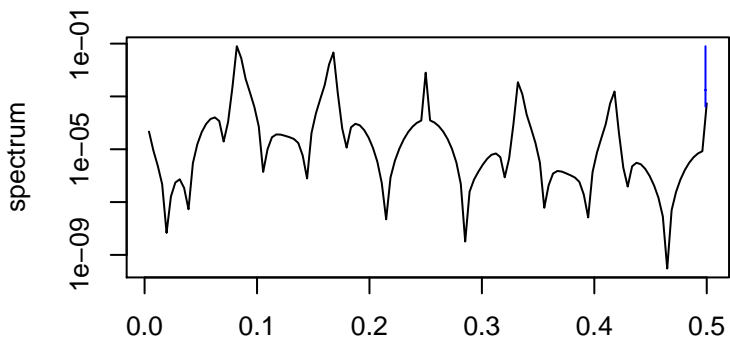

Observed

bandwidth = 0.00113

Trend

bandwidth = 0.00119

Seasonal

bandwidth = 0.00113

Random

bandwidth = 0.00119