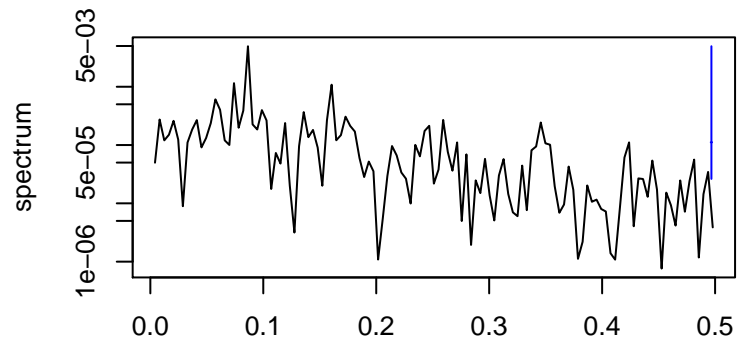

Observed

bandwidth = 0.00113

Trend

bandwidth = 0.00119

Seasonal

bandwidth = 0.00113

Random

bandwidth = 0.00119