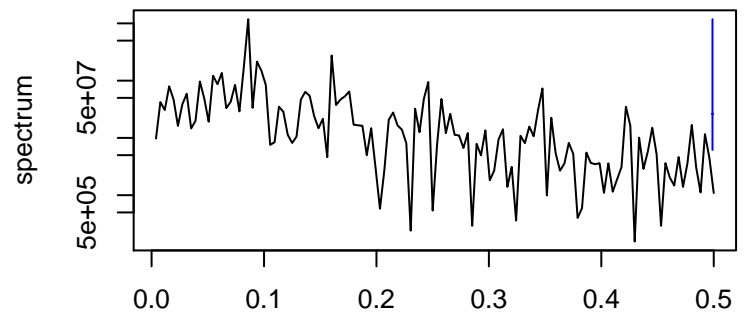

Observed

bandwidth = 0.00113

Trend

bandwidth = 0.00113

Seasonal

bandwidth = 0.00113

Remainder

bandwidth = 0.00113