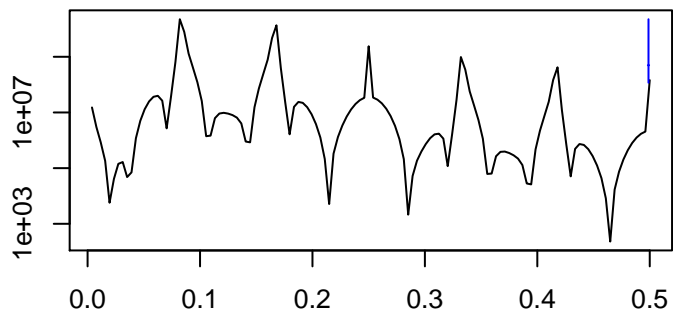

Observed

bandwidth = 0.00113

Trend

bandwidth = 0.00113

Seasonal

bandwidth = 0.00113

Remainder

bandwidth = 0.00113