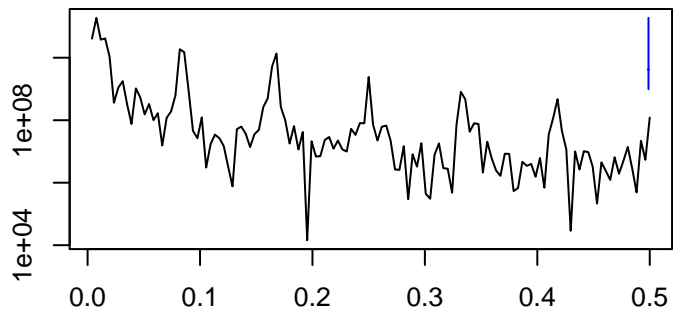

Observed

bandwidth = 0.00113

Trend

bandwidth = 0.00113

Seasonal

bandwidth = 0.00113

Remainder

bandwidth = 0.00113