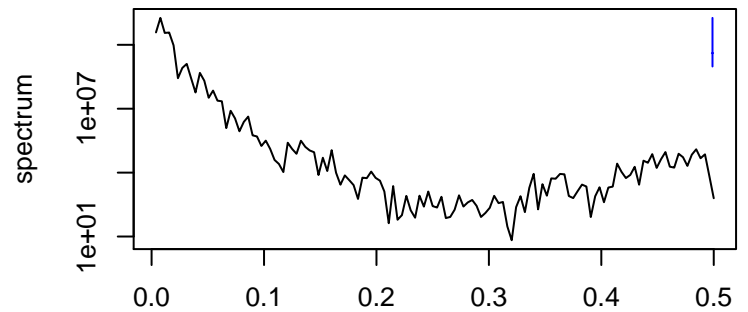

Observed

bandwidth = 0.00113

Trend

bandwidth = 0.00113

Seasonal

bandwidth = 0.00113

Remainder

bandwidth = 0.00113