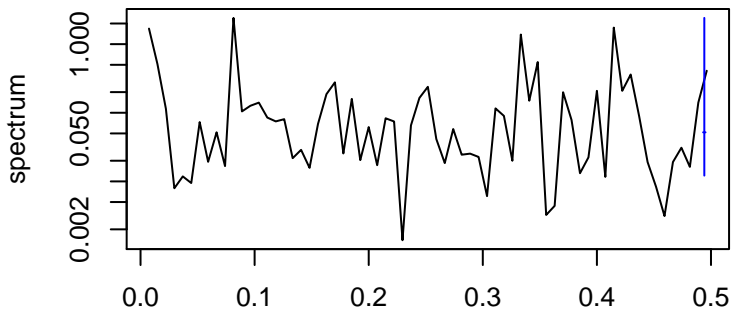

Observed

frequency
bandwidth = 0.00214

Trend

frequency
bandwidth = 0.00241

Seasonal

frequency
bandwidth = 0.00214

Random

frequency
bandwidth = 0.00241