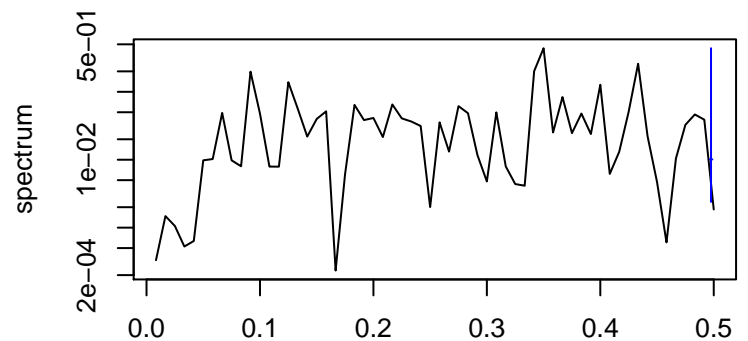

Observed

frequency
bandwidth = 0.00214

Trend

frequency
bandwidth = 0.00241

Seasonal

frequency
bandwidth = 0.00214

Random

frequency
bandwidth = 0.00241