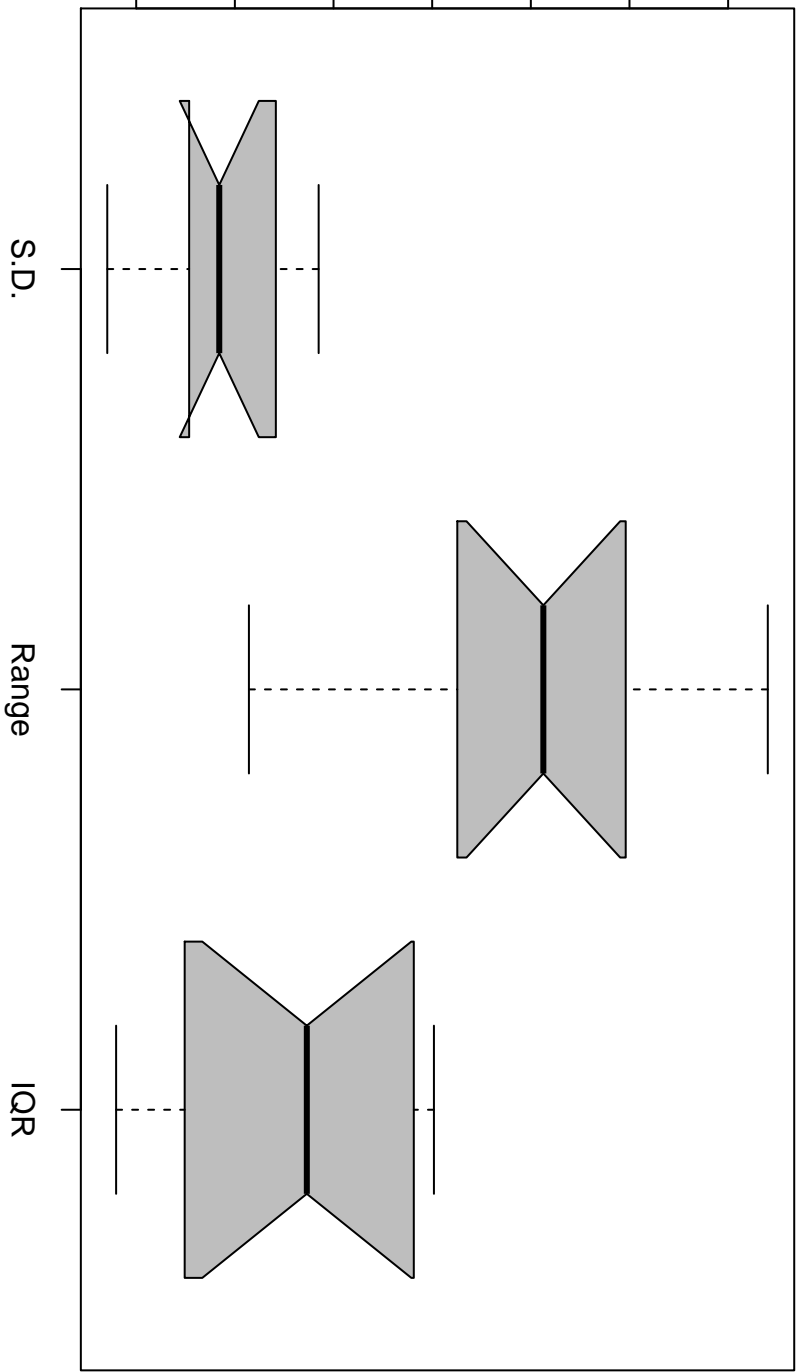

Overall Variability

2000 4000 6000 8000 12000

Notched Box Plots