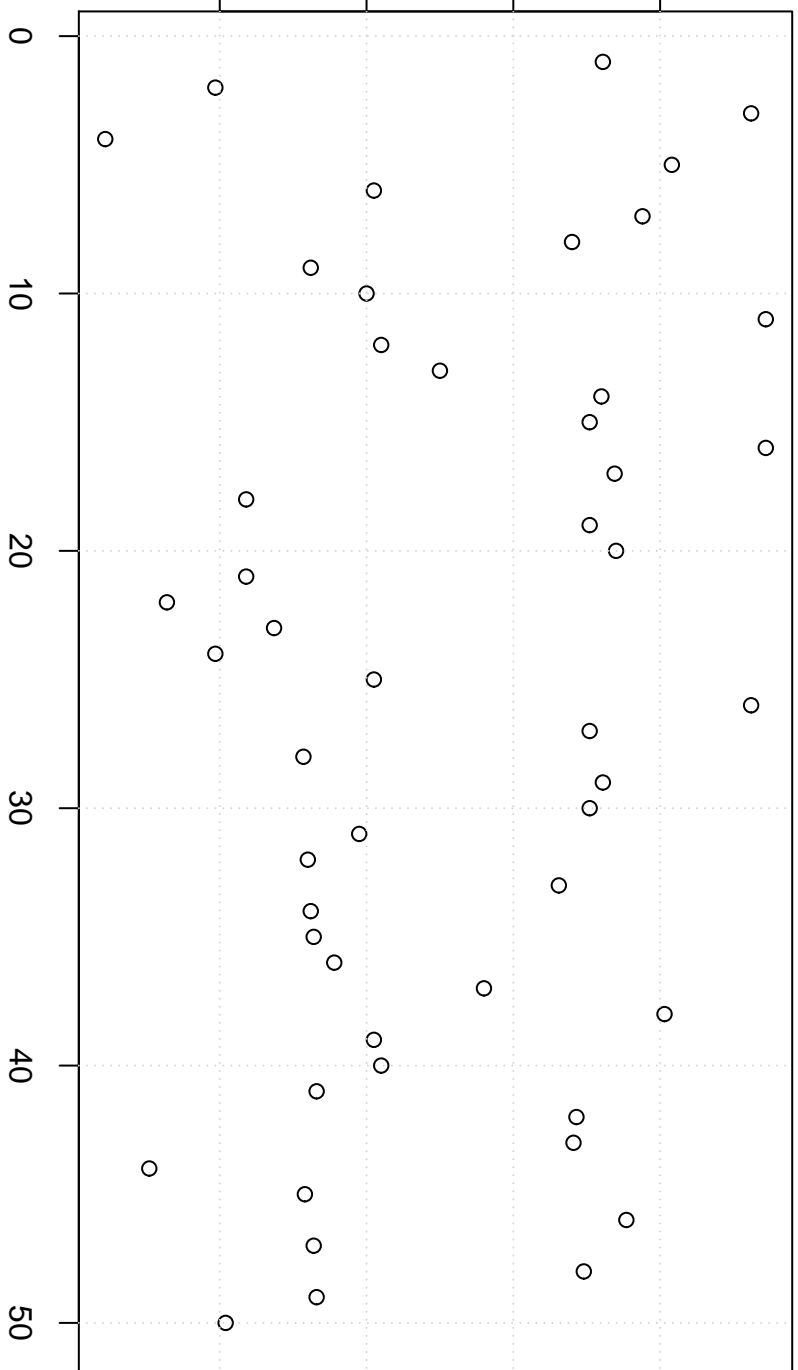

simulated values

78.0 78.5 79.0 79.5

Simulation of Median