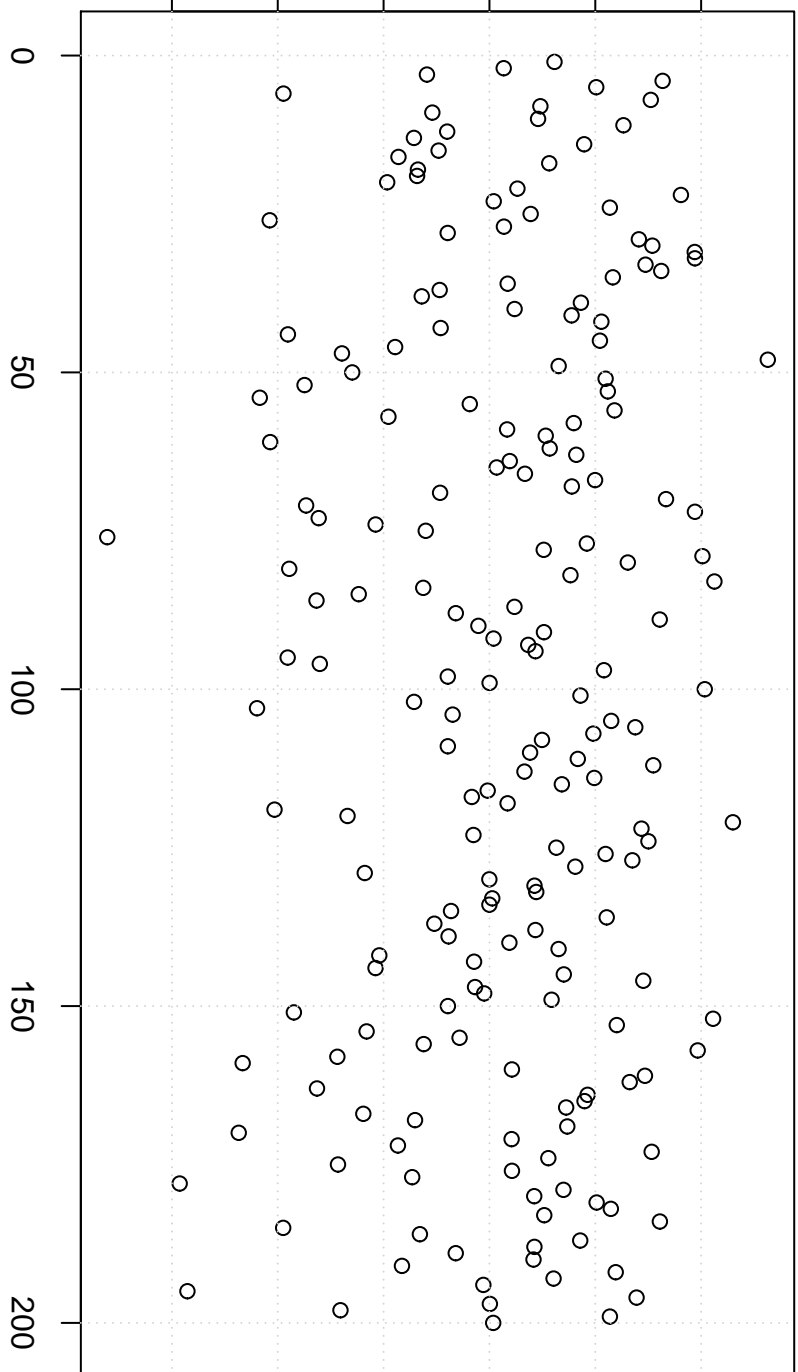

simulated values

77.0 77.5 78.0 78.5 79.0 79.5

Index

Simulation of Mean