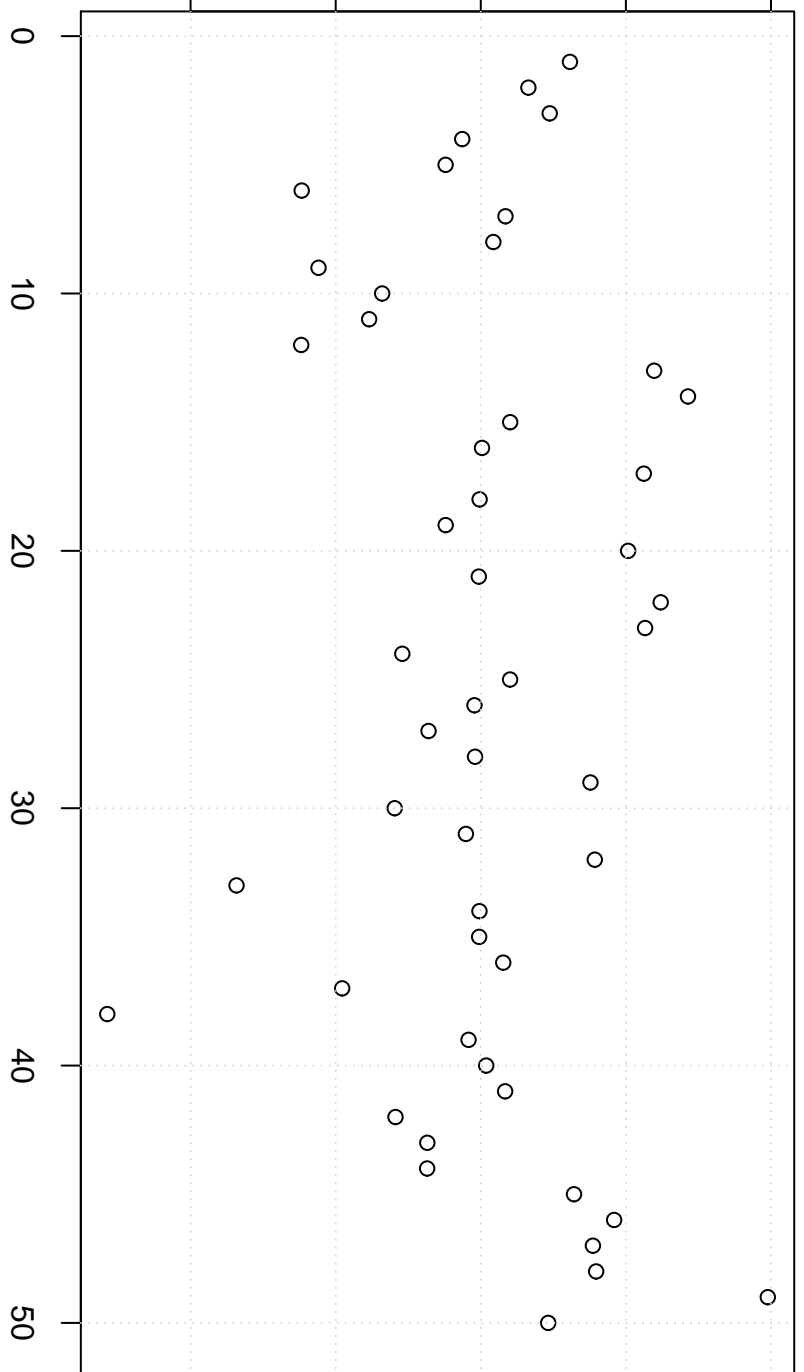

simulated values

550000 555000 560000 565000 570000

Simulation of Mean

Index