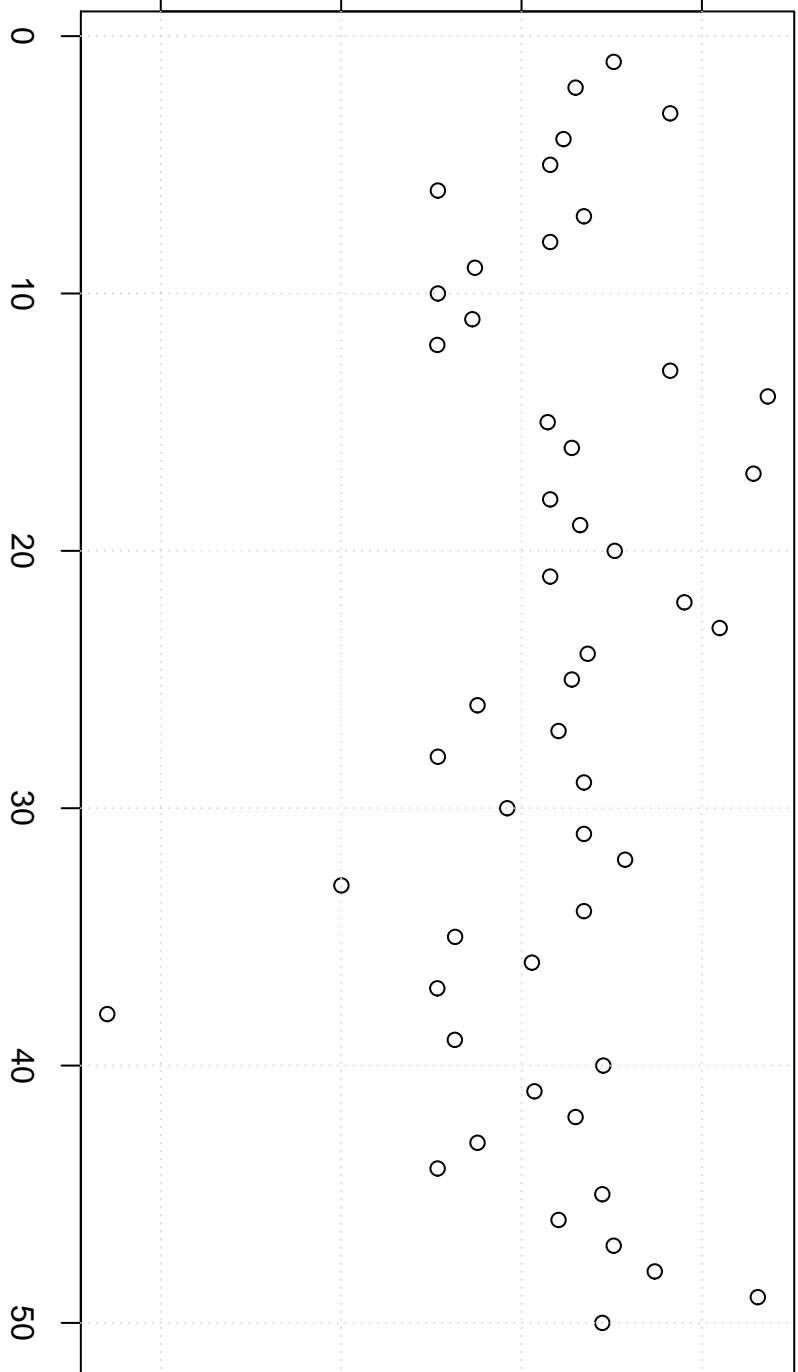

simulated values

540000 550000 560000 570000

Index

Simulation of Median