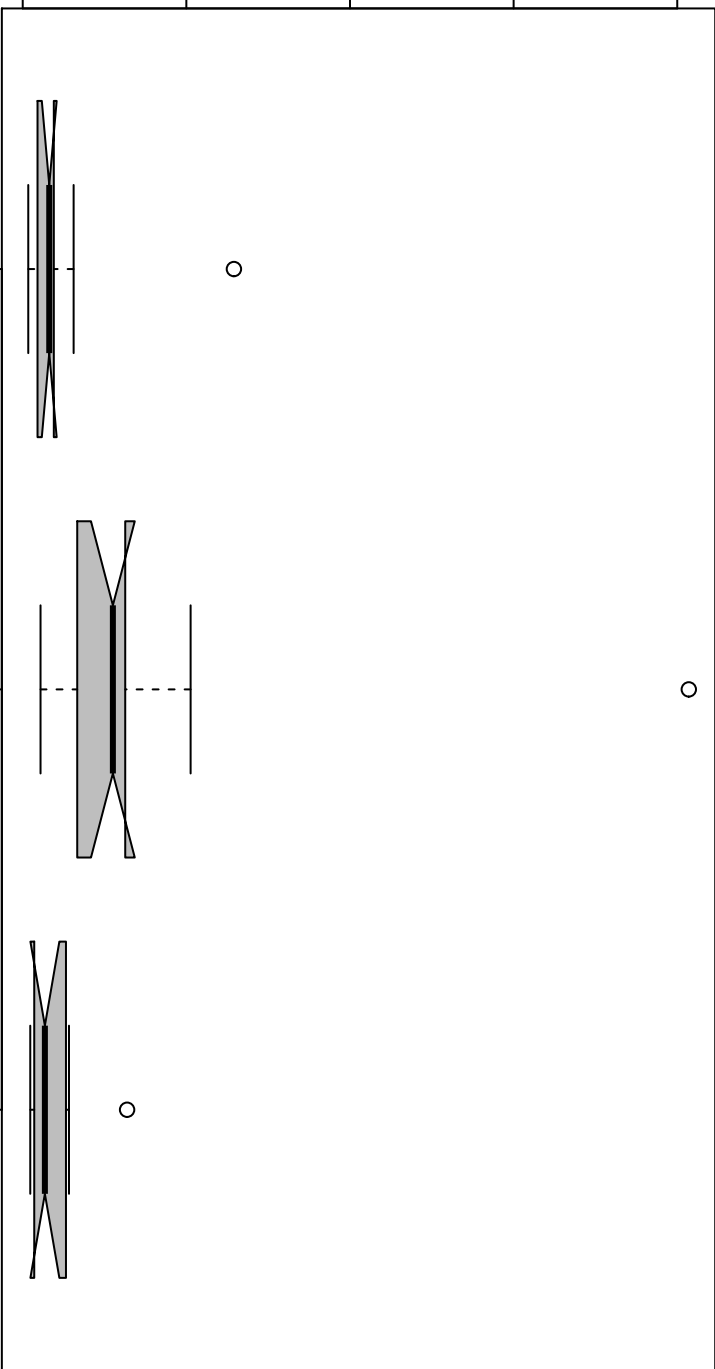

Overall Variability

0 1000 2000 3000 4000

S.D.

Range

IQR

Notched Box Plots