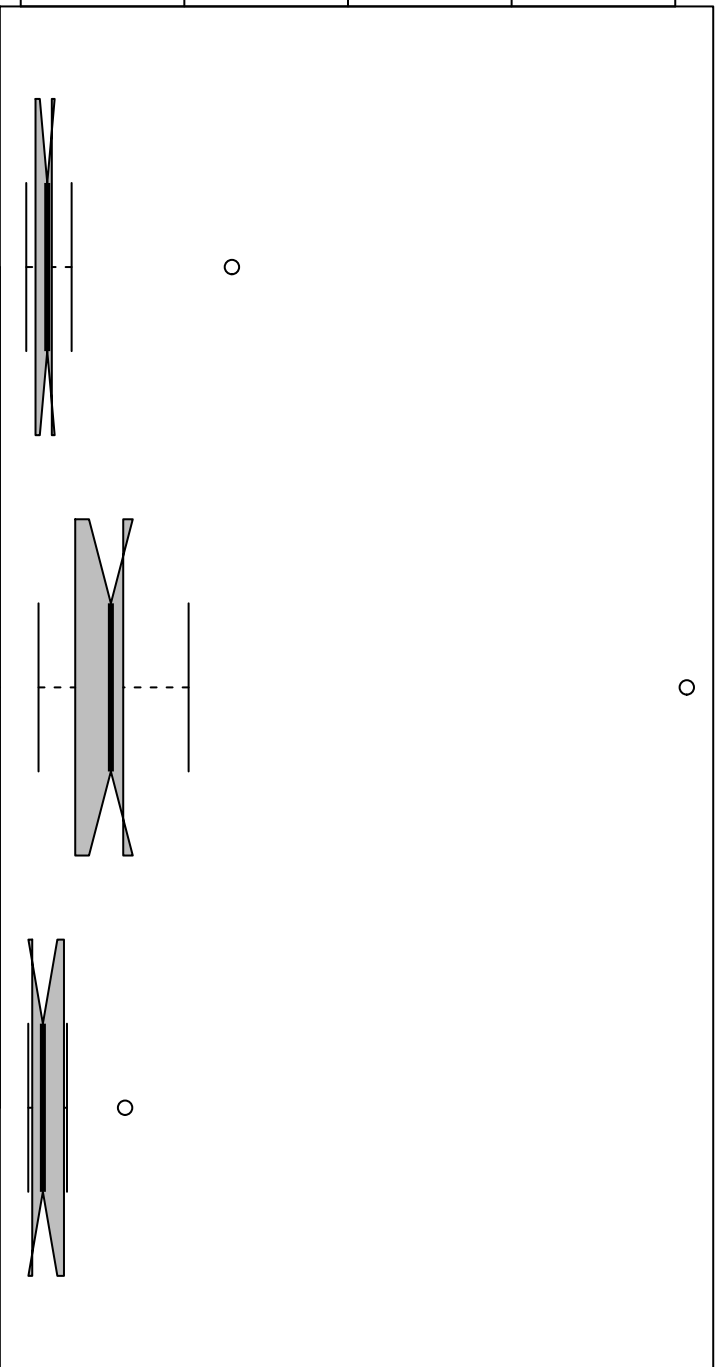

# Overall Variability

0 1000 2000 3000 4000

S.D.

Range

IQR

**Notched Box Plots**