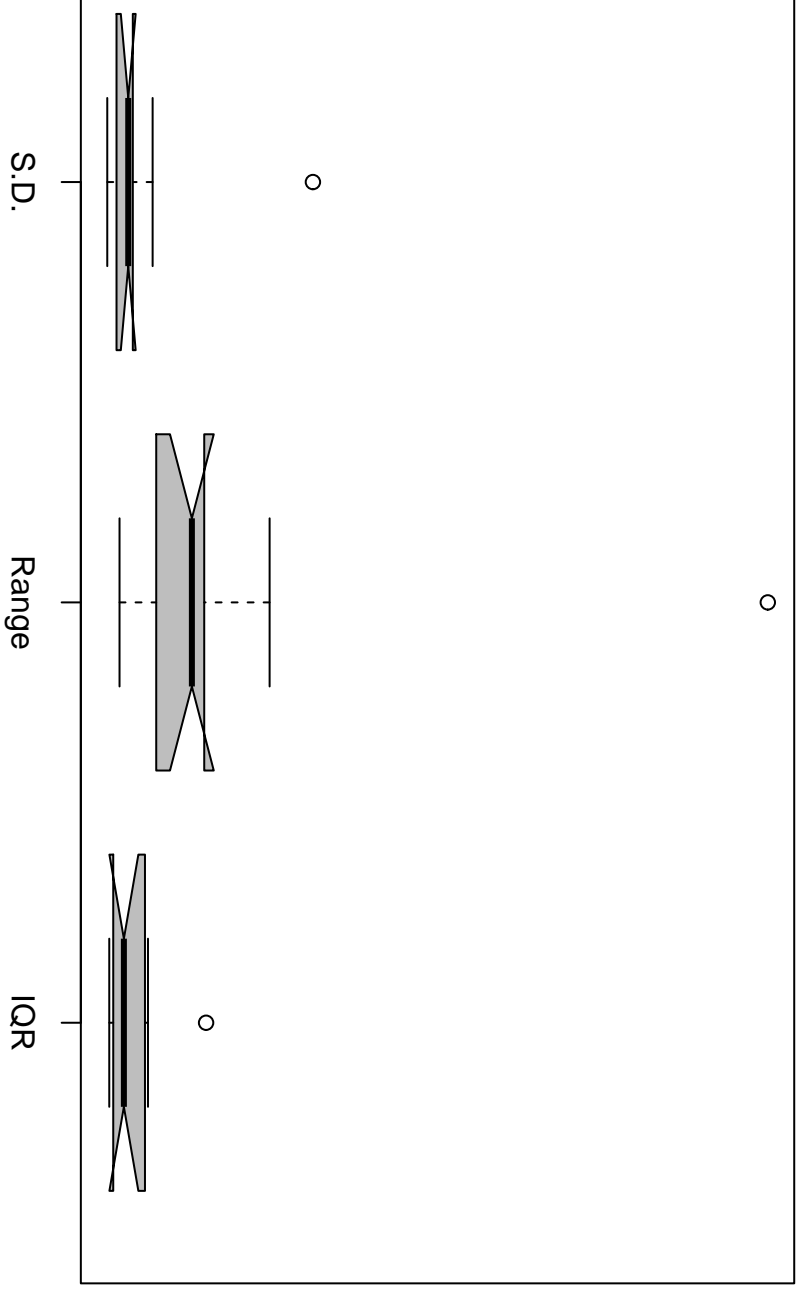

Overall Variability

0 1000 2000 3000 4000

Notched Box Plots