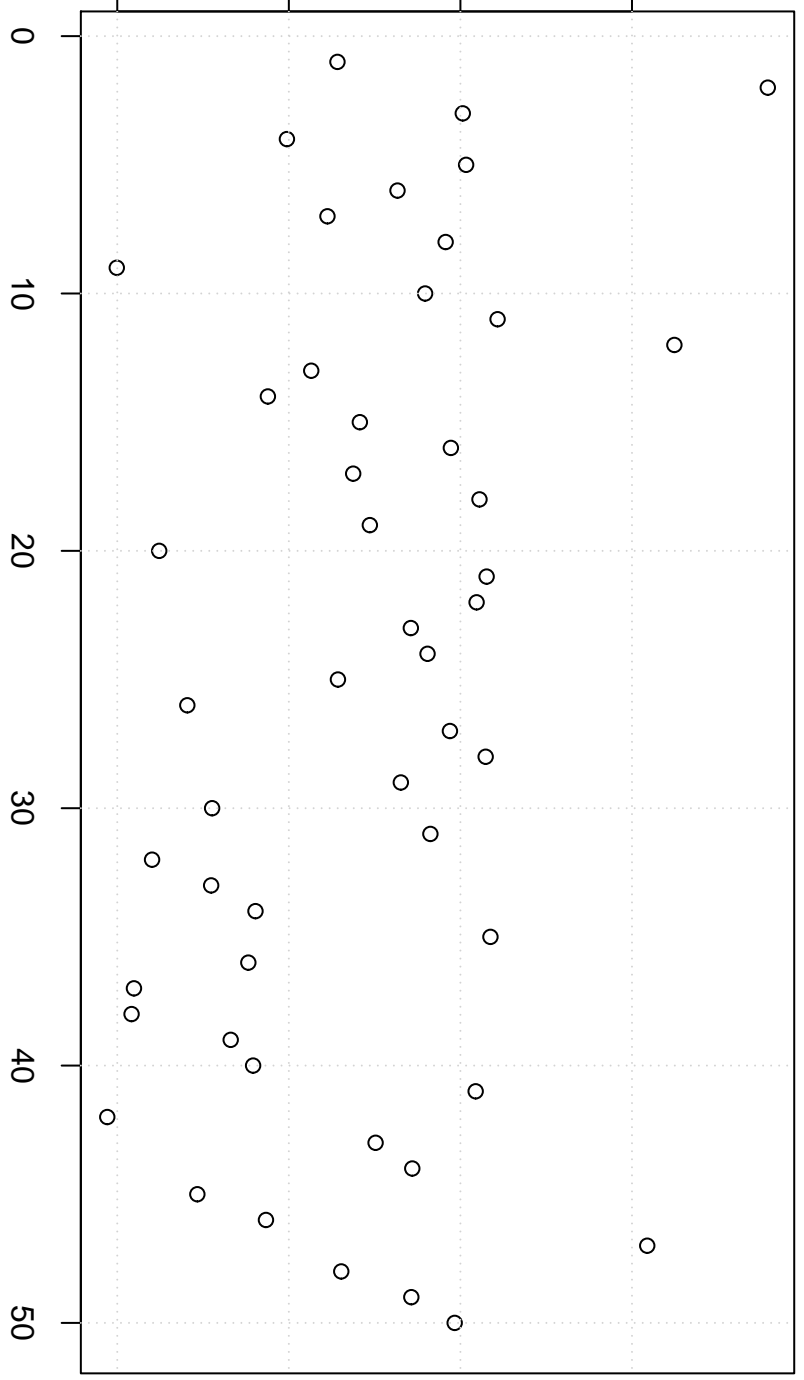

simulated values

4.55 4.60 4.65 4.70

Index

Simulation of Mean