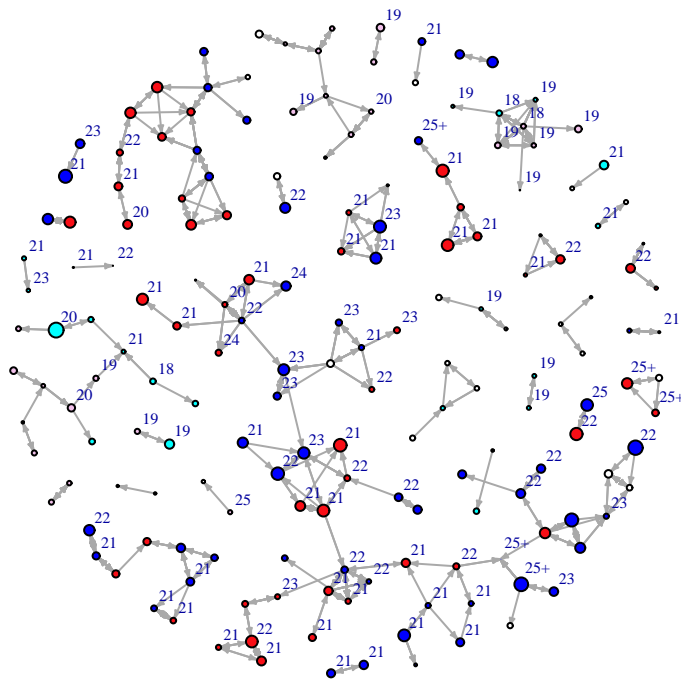

## Vertex Size: Time

blue = M PBS  
red = F PBS  
cyan = M BBS  
pink = F BBS  
orange = F PY  
green = M PY