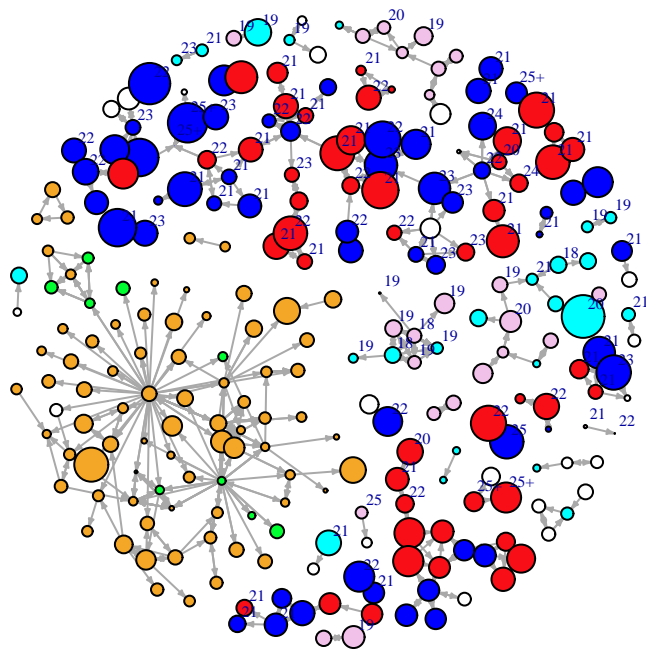

Vertex Size: Time

blue = M PBS
red = F PBS
cyan = M BBS
pink = F BBS
orange = F PY
green = M PY