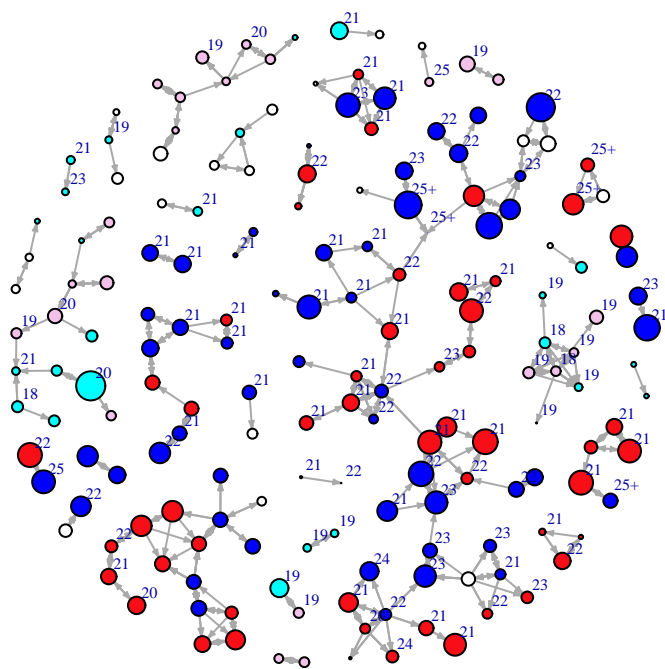

## Vertex Size: Time

blue = M PBS  
red = F PBS  
cyan = M BBS  
pink = F BBS  
orange = F PY  
green = M PY