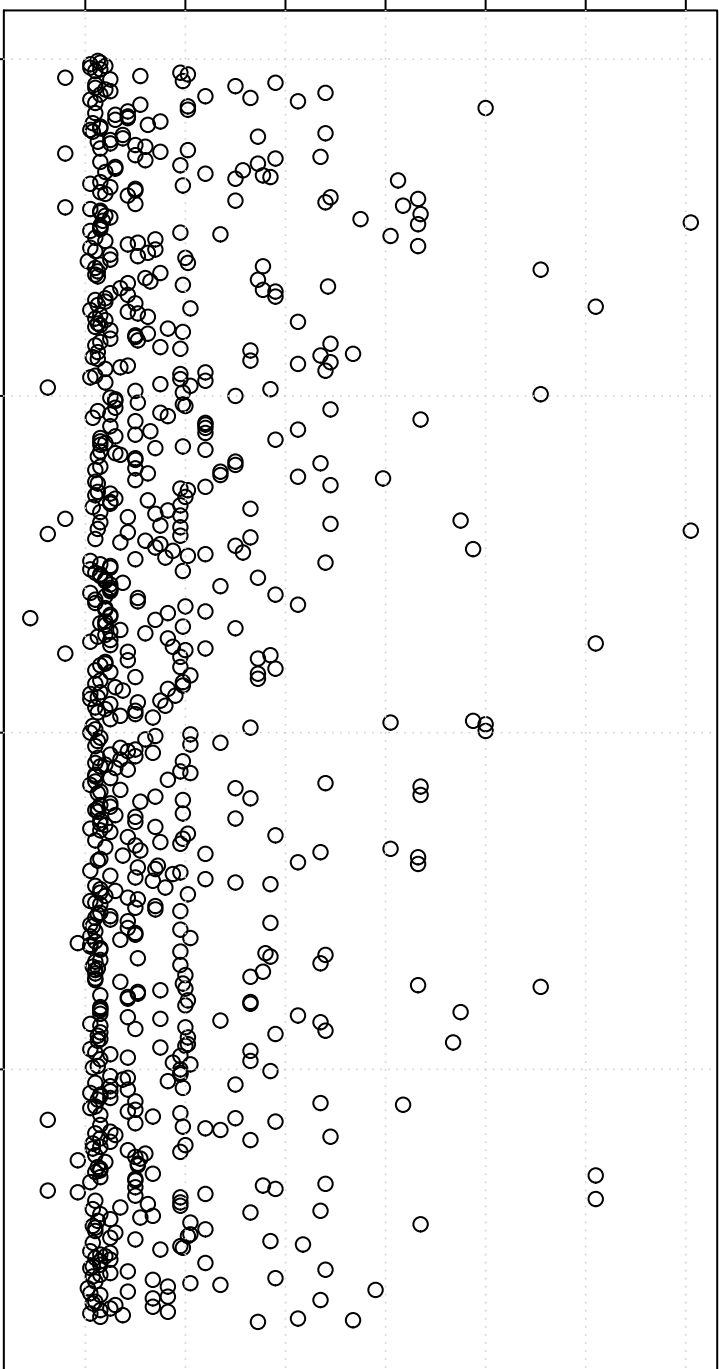

simulated values

15.4 15.6 15.8 16.0 16.2 16.4 16.6

0

200

400

600

Index

Simulation of Median