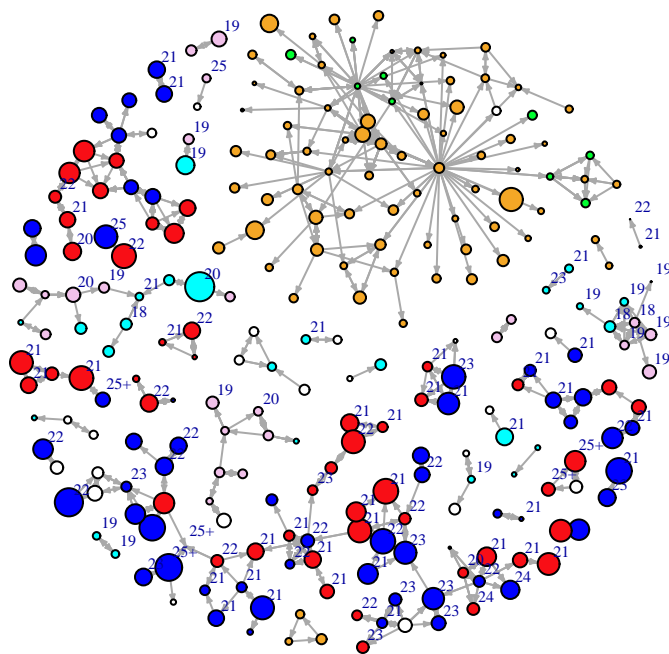

Vertex Size: Time

blue = M PBS
red = F PBS
cyan = M BBS
pink = F BBS
orange = F PY
green = M PY