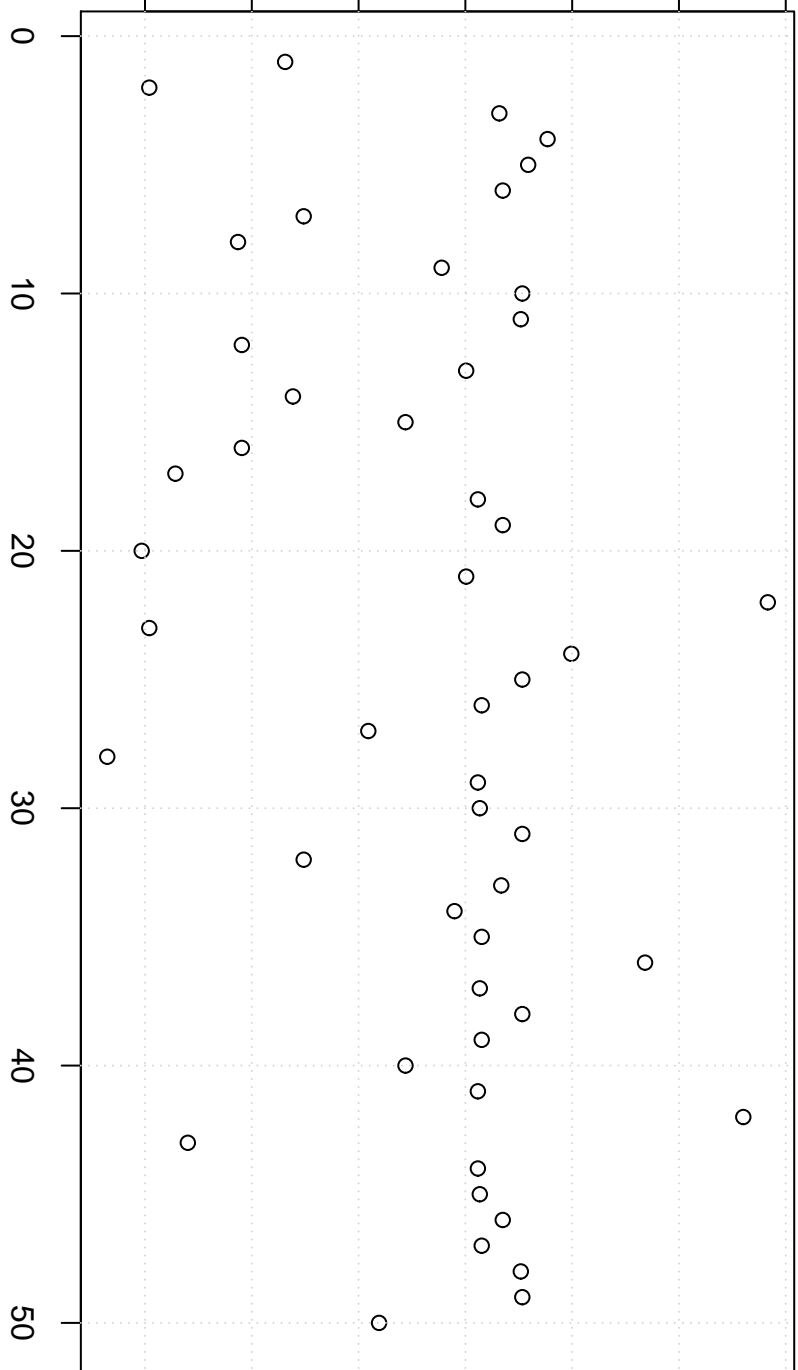

simulated values

38000 40000 42000 44000

Simulation of Median

Index