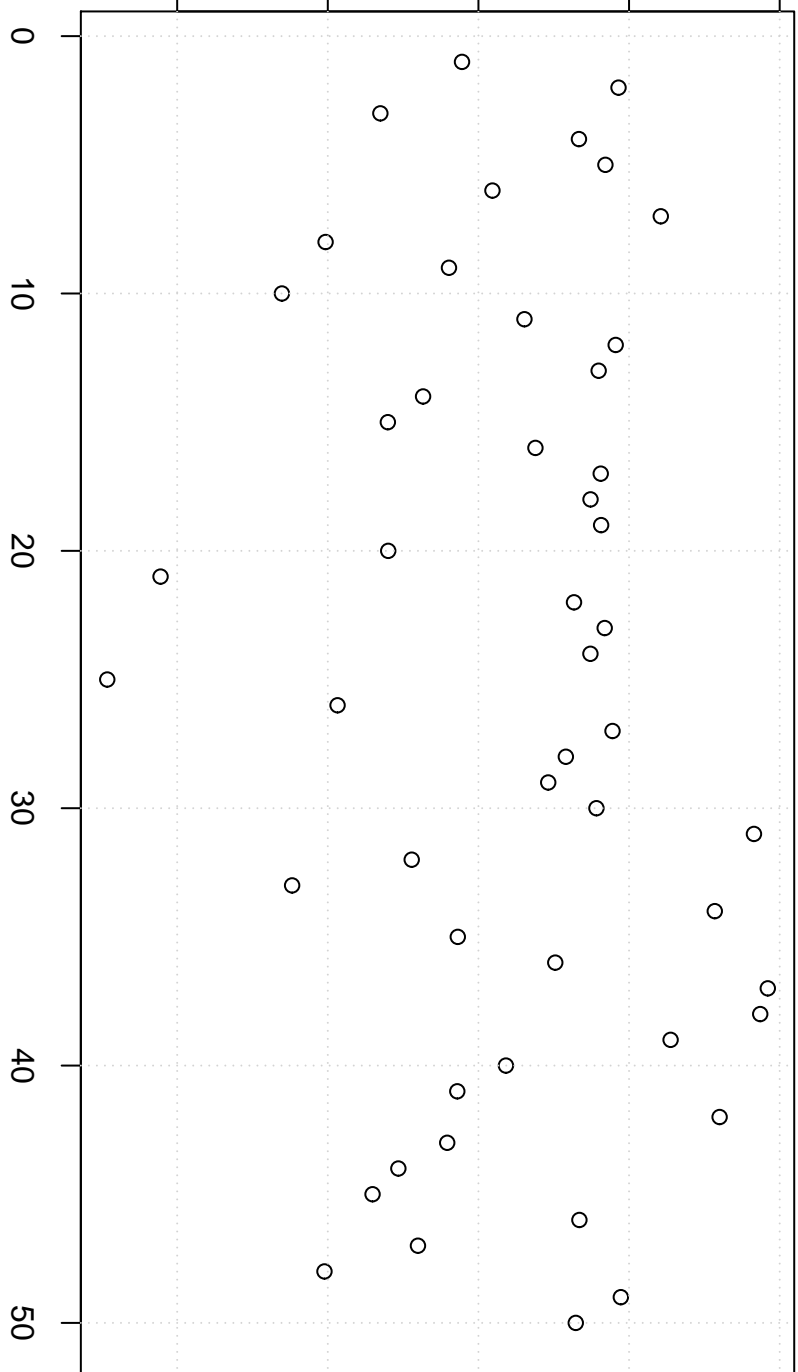

simulated values

23000 24000 25000 26000 27000

Index

Simulation of Mean