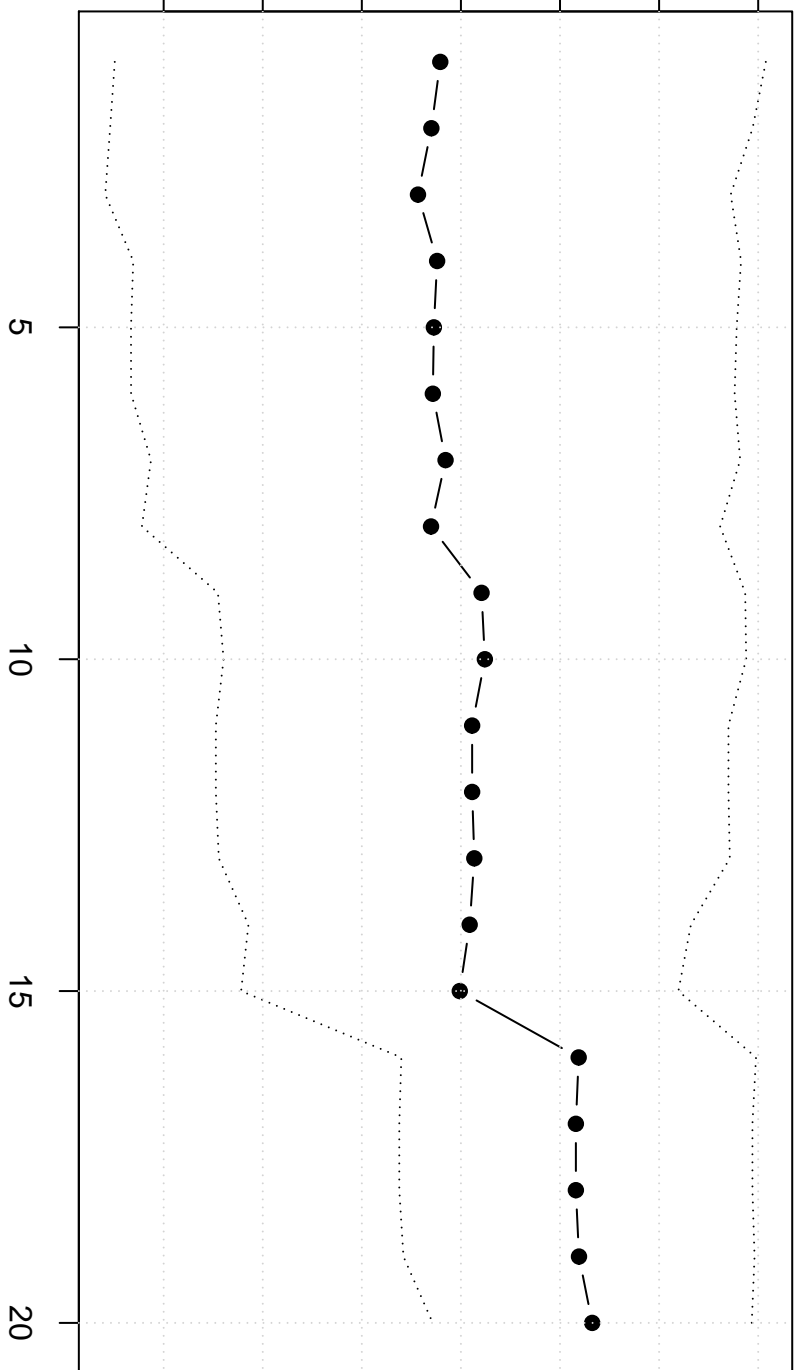

Winsorized Mean(j/n)

70.1 70.2 70.3 70.4 70.5 70.6 70.7

Centrummaten mannenbroek