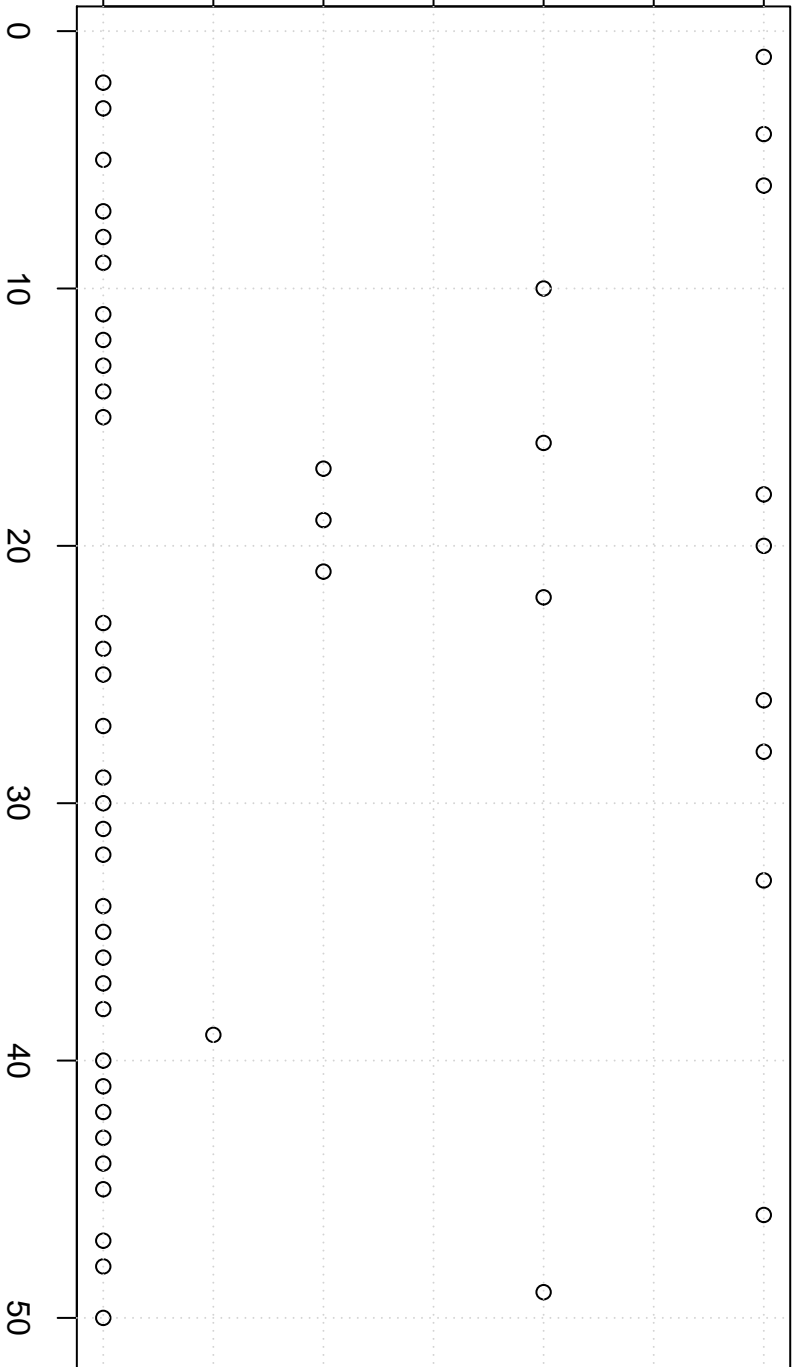

simulated values

22.0 22.5 23.0 23.5 24.0 24.5 25.0

Simulation of Median

Index