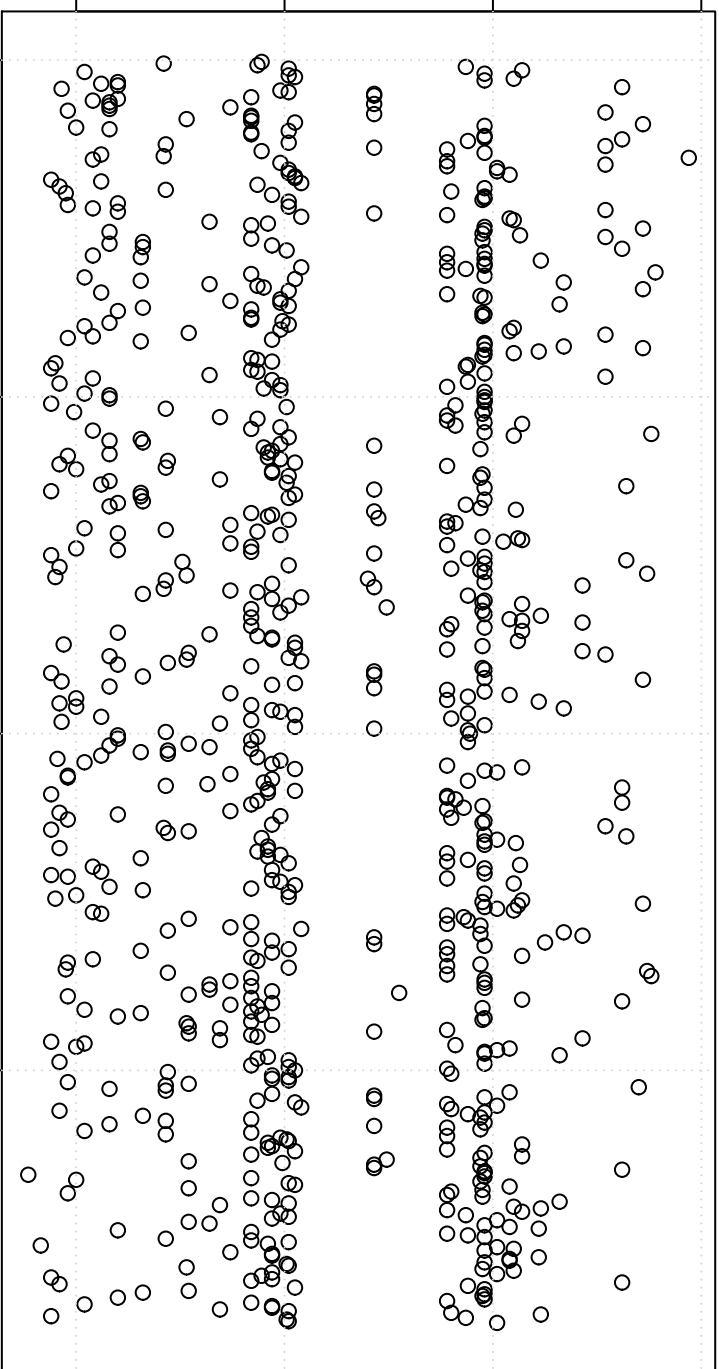

simulated values

128.5 129.0 129.5 130.0

0

200

400

600

Index

Simulation of Median