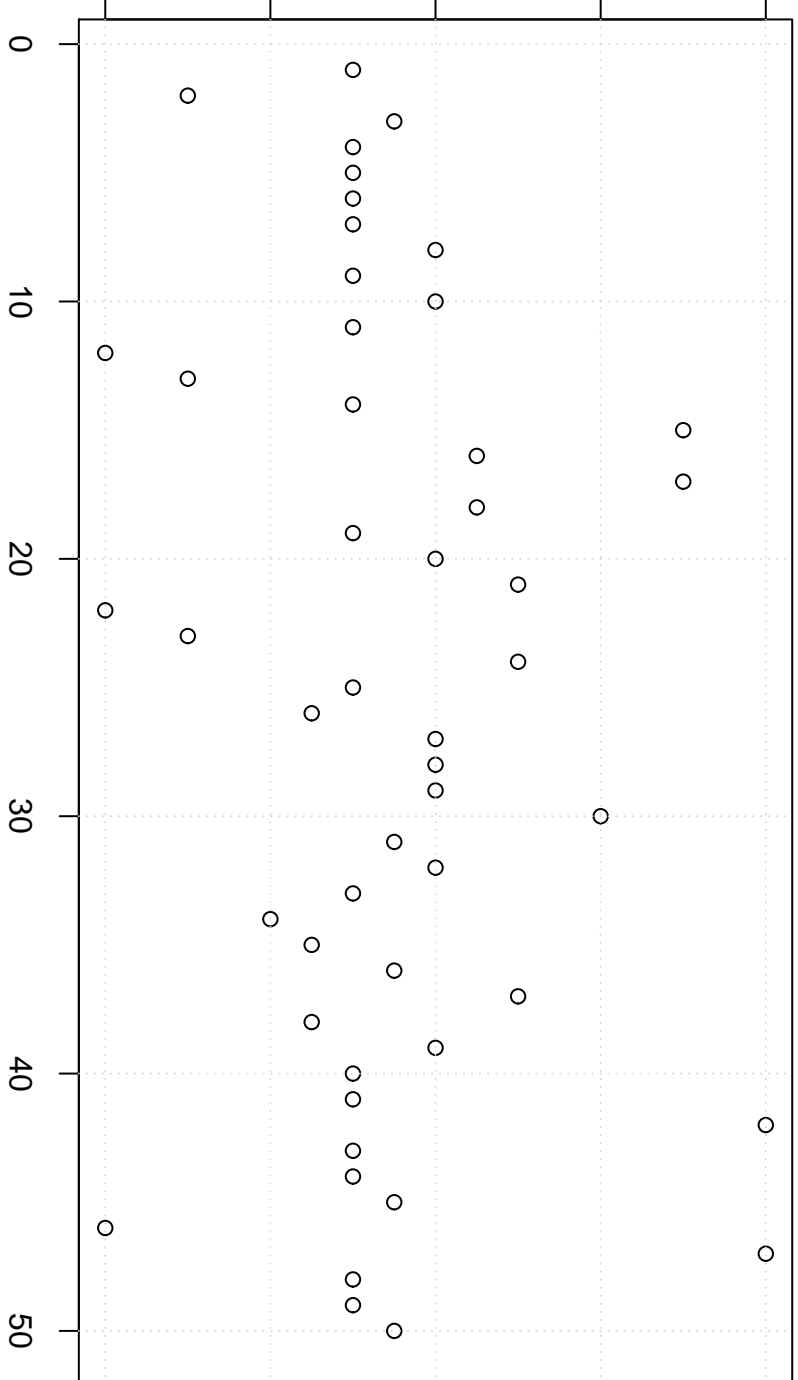

simulated values

15.76 15.78 15.80 15.82 15.84

Index

Simulation of Median