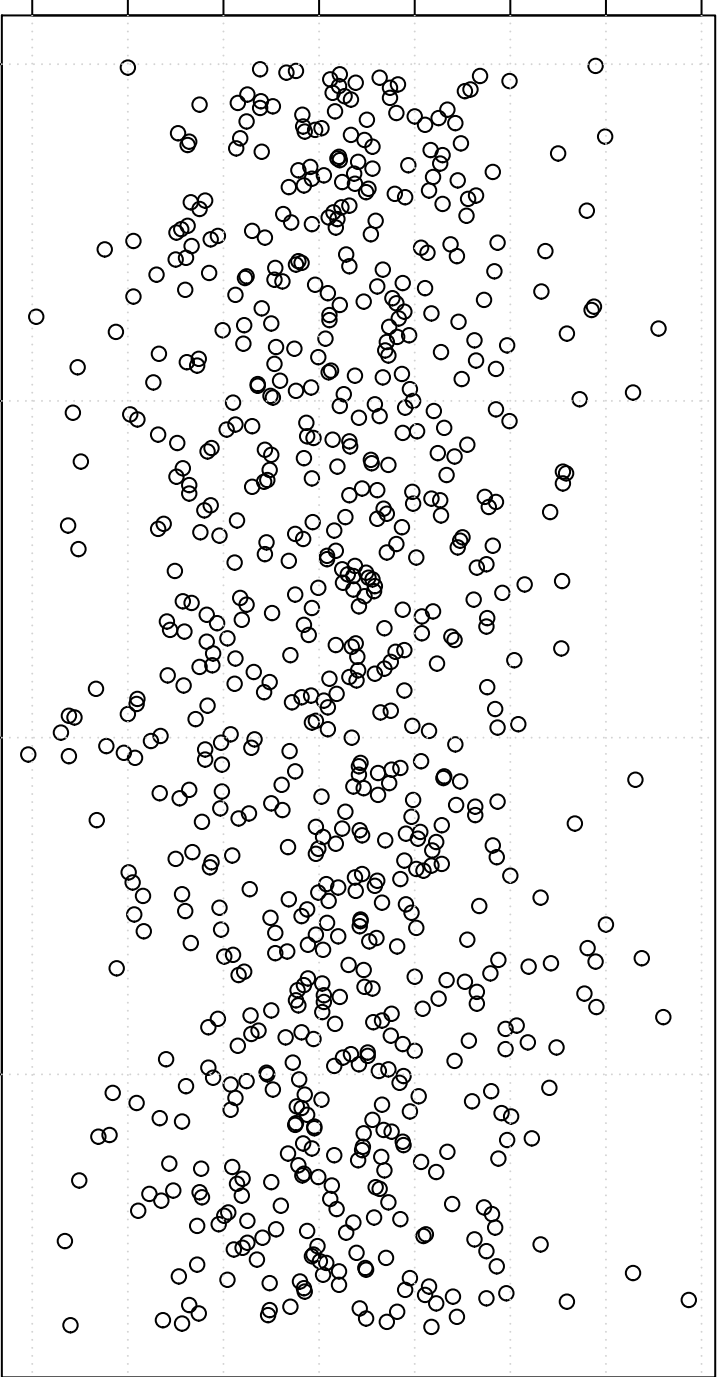

simulated values

15.74

15.78

15.82

15.86

0

200

400

600

Index

Simulation of Mean