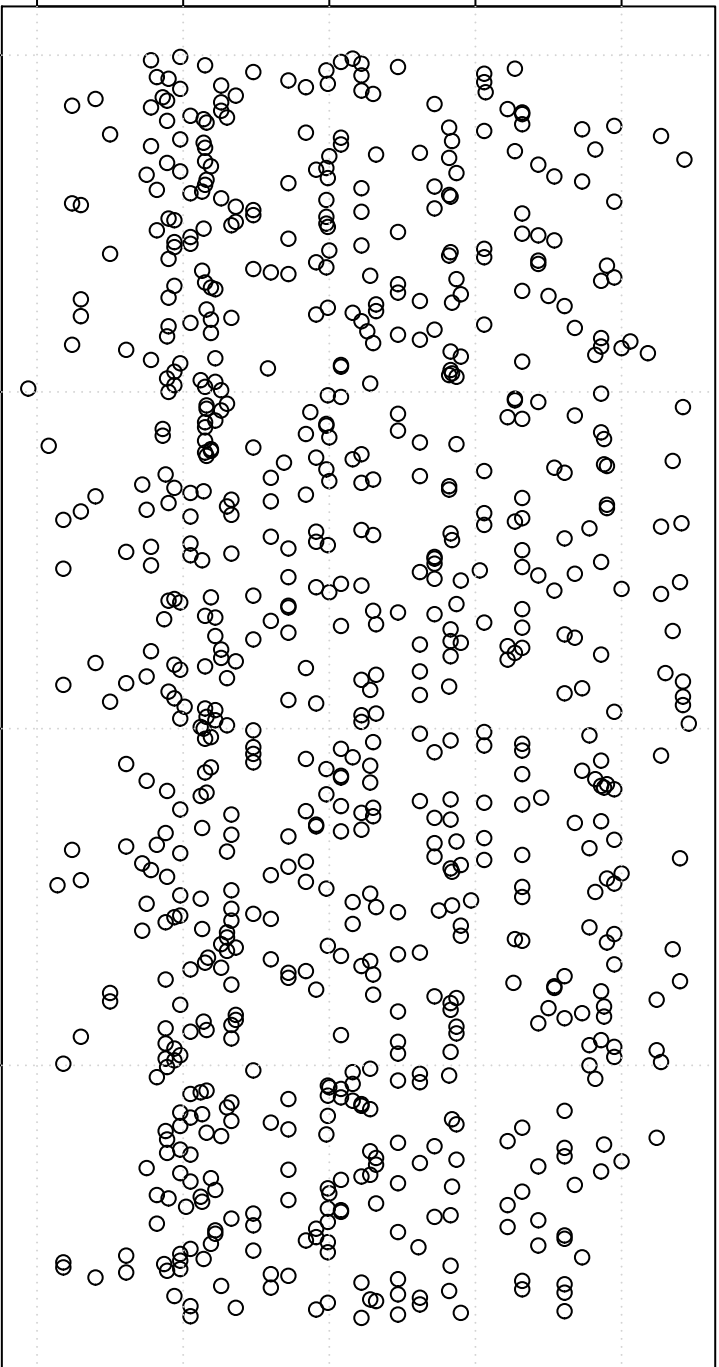

simulated values

15.5 16.0 16.5 17.0 17.5

0

200

400

600

Index

Simulation of Median